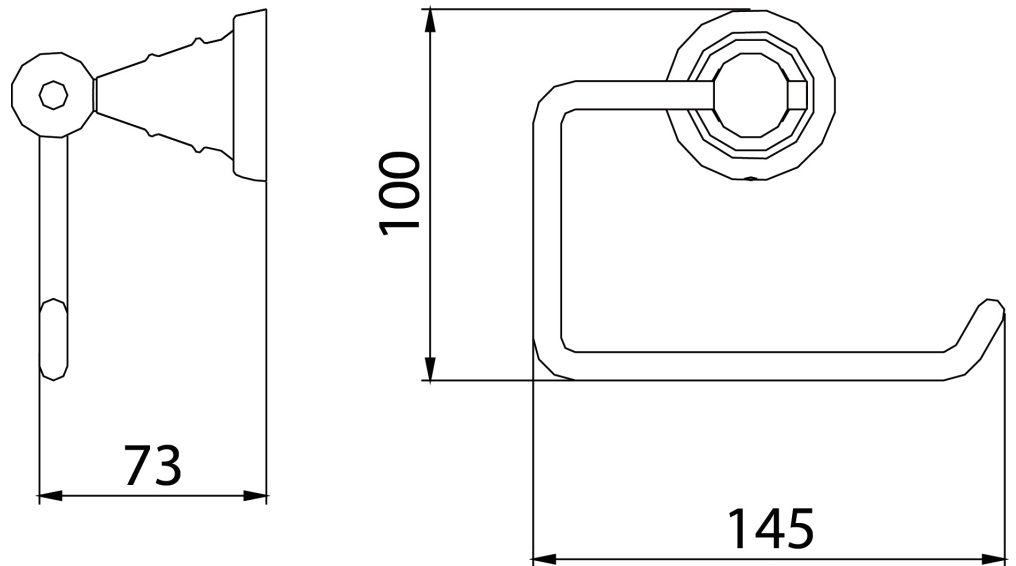

N2 ROLL C

Accessories 1901 Toilet Roll Holder Brass Chrome Plated

Specification

Main Construction Material:	Brass
Product Type:	Traditional
Finish:	Chrome

Features:

- Height 100mm
- Width 142mm
- Depth 73mm
- Solid Brass

Product Certifications:

For more products, visit our website:
<http://www.bristan.com>

Dimensions (measurements in mm)

**TECHNICAL
DATA
SHEET**

BRISTAN

D2