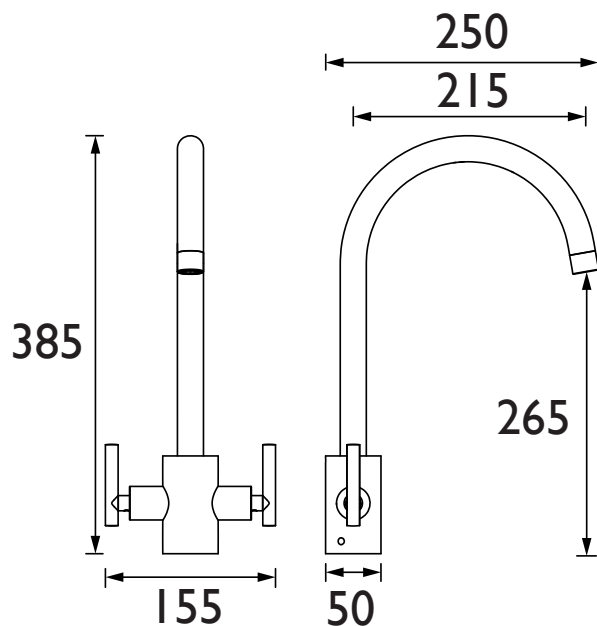

### Specification

Product Type:	Kitchen Taps
Main Construction Material:	Brass
Mount Type:	Deck Mounted
Handle Type:	Lever Handles
Connection Inlet:	1/2" BSP Flexible Tails
Connection Outlet:	Flow Straightener
Number of Tap Holes:	1
Valve/Cartridge Type:	1/2" Ceramic Disc Valve
Plumbing System Requirements:	Suitable for all plumbing systems
Minimum Dynamic Pressure (bar):	0.3 bar
Maximum Dynamic Pressure (bar):	5.0 bar
Maximum Hot Water Temperature °C:	65°C
Maximum Static Pressure (bar):	10 bar
Flow Type:	Single Flow
Isolation Included:	Yes

### Dimensions (measurements in mm)