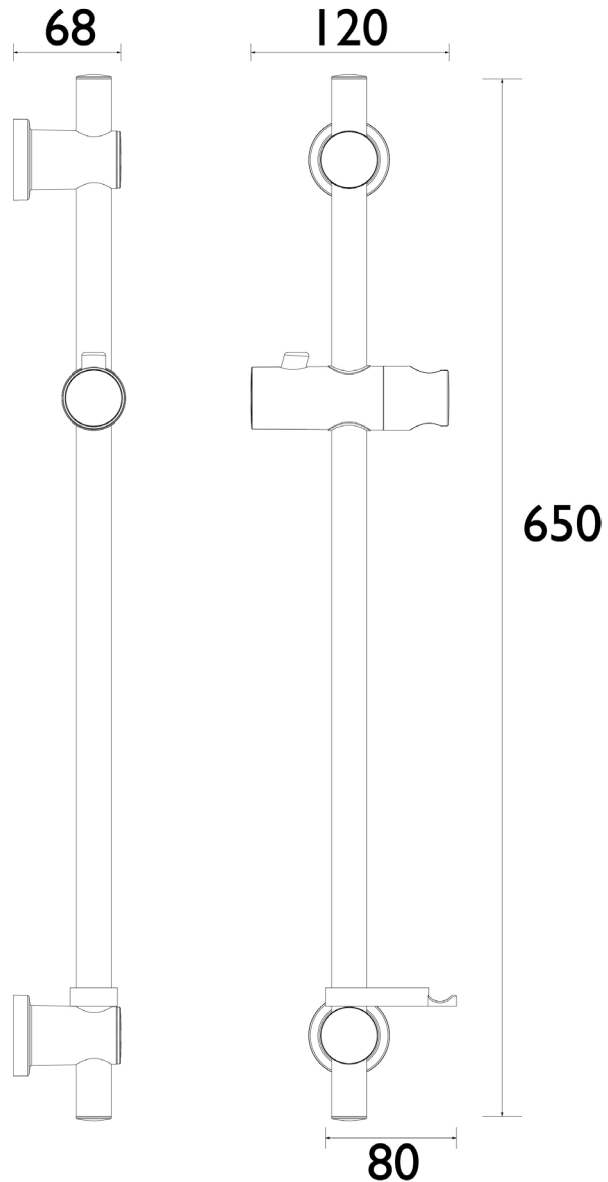

# CAS RRAIL02 C

Casino Riser Rail with Adjustable Position  
Bracket Chrome

## Specification

Main Construction Material:	Brass
Adjustable Brackets:	Yes
Riser Length:	650mm
Contemporary or Traditional:	Contemporary
Finish/Colour:	Chrome

## Dimensions (measurements in mm)

### Features:

- Includes slider bracket and hose retainer
- Rail length 650mm
- Rail diameter 22mm
- Clam packed
- 