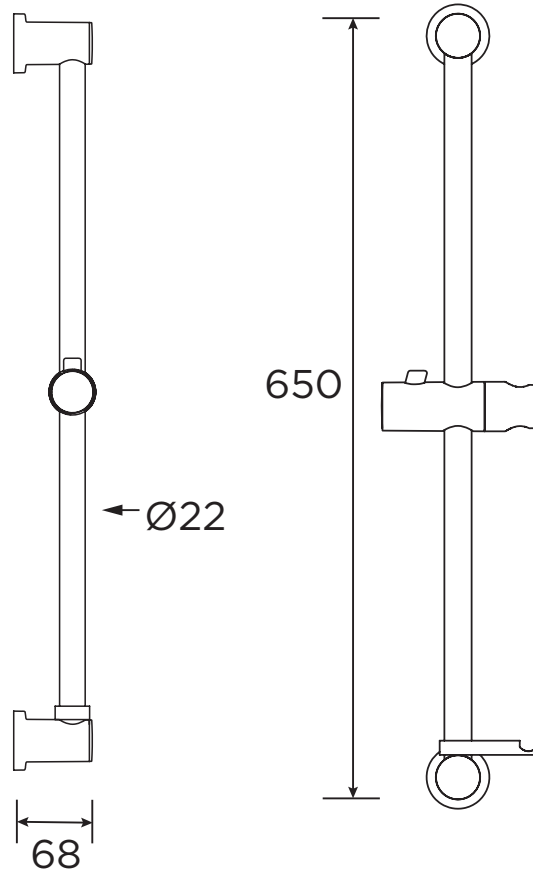

CAS RRAIL01 C

CASINO Shower Range

Casino Riser Rail with Fixed
Position Brackets Chrome

Specification

Style:	Contemporary
Finish/Colour:	Chrome Plated
Main Construction Material:	Brass

Dimensions (measurements in mm)

Features:

- Includes slider bracket and hose retainer
- Rail length 650mm
- Rail diameter 22mm
- Clam packed

For more products, visit our website:
<http://www.bristan.com>

TECHNICAL
DATA
SHEET

BRISTAN
TAPS & SHOWERS