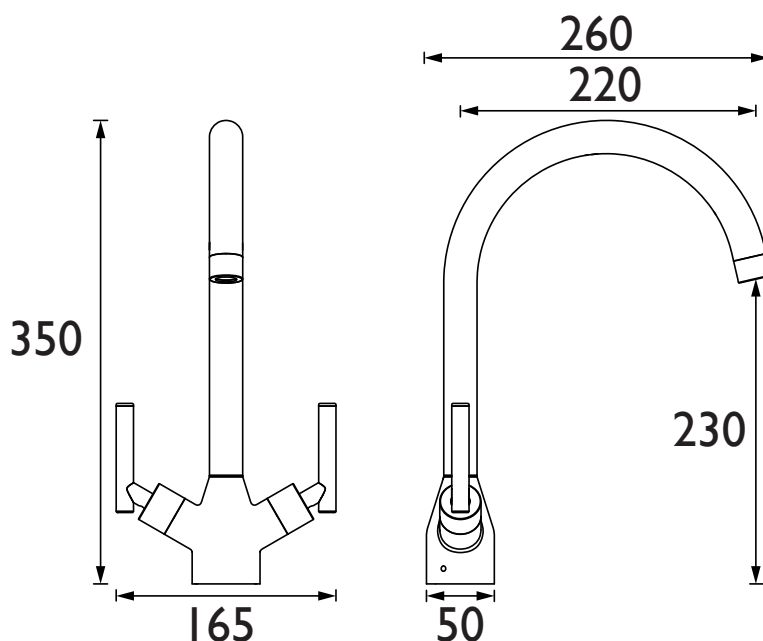

CHV EFSNK C

CHIVE Tap Range Chive Easyfit Sink Mixer Chrome

Features:

- Long life and easy to use 1/4 turn ceramic disc valves
- Metal fixing nut for added durability
- Easyfit base included
- Flexible tails included

Product Certifications:

WRAS Cert. Number: 1609025
WRAS Expiry Date: 30/09/2021

For more products, visit our website:
<http://www.bristan.com>

Specification

Product Type:	Kitchen Taps
Main Construction Material:	Brass
Mount Type:	Deck Mounted
Handle Type:	Lever Handles
Connection Inlet:	1/2" BSP Flexible Tails
Connection Outlet:	Flow Straightener
Number of Tap Holes:	1
Valve/Cartridge Type:	1/2" Ceramic Disc Valve
Plumbing System Requirements:	Suitable for all plumbing systems
Minimum Dynamic Pressure (bar):	0.3 bar
Maximum Dynamic Pressure (bar):	5.0 bar
Maximum Hot Water Temperature °C:	65°C
Maximum Static Pressure (bar):	10 bar
Flow Type:	Single Flow
Isolation Included:	Yes

Dimensions (measurements in mm)

Flow Rates (l/min)

System Pressure (bar)	0.3	0.5	1	2	3	5
CHV EFSNK C (mixed)	10.4	13.4	19	26.9	32.9	42.5

TECHNICAL DATA SHEET

BRISTAN

D4