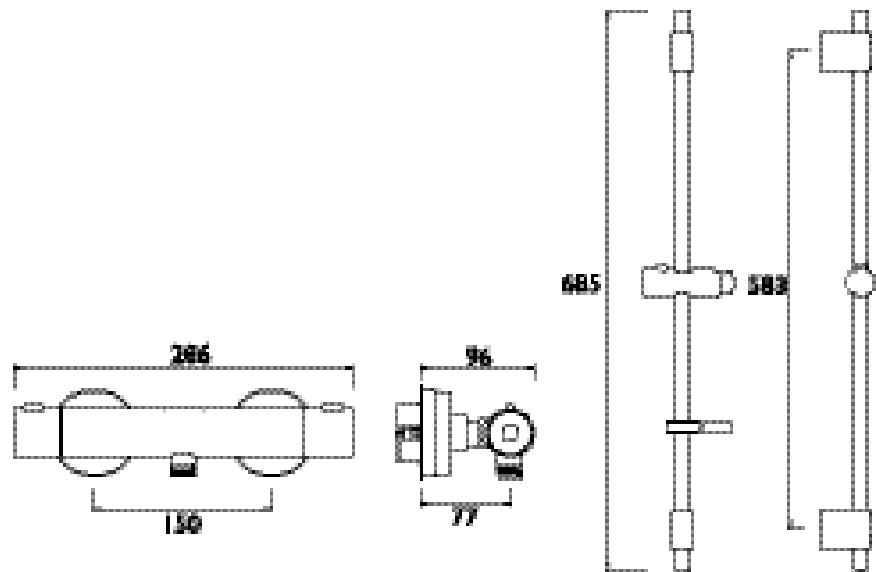

### Specification

Style:	Contemporary
Finish/Colour:	Chrome
Main Construction Material:	Brass
No of Controls:	2
Shower Type:	Exposed Bar
Shower Head Type:	Both
Valve/Cartridge Type:	Thermostatic
Maximum Hot Water Supply Temperature	80
Dynamic Pressure Range: (bar)	5
Maximum Static Pressure: (bar)	10
Plumbing System Suitability:	All, Preferably Balanced
Working Pressure Range:	Min. 0.5, Max. 5.0
Flow Rate: (l/min @ 3 bar)	11
Connection Inlet:	15mm Compression
Connection Outlet:	G 1/2"
Isolation Valve Included:	No
Check Valve Included:	No

### Dimensions (measurements in mm)

For more products, visit our website:  
<http://www.bristan.com>