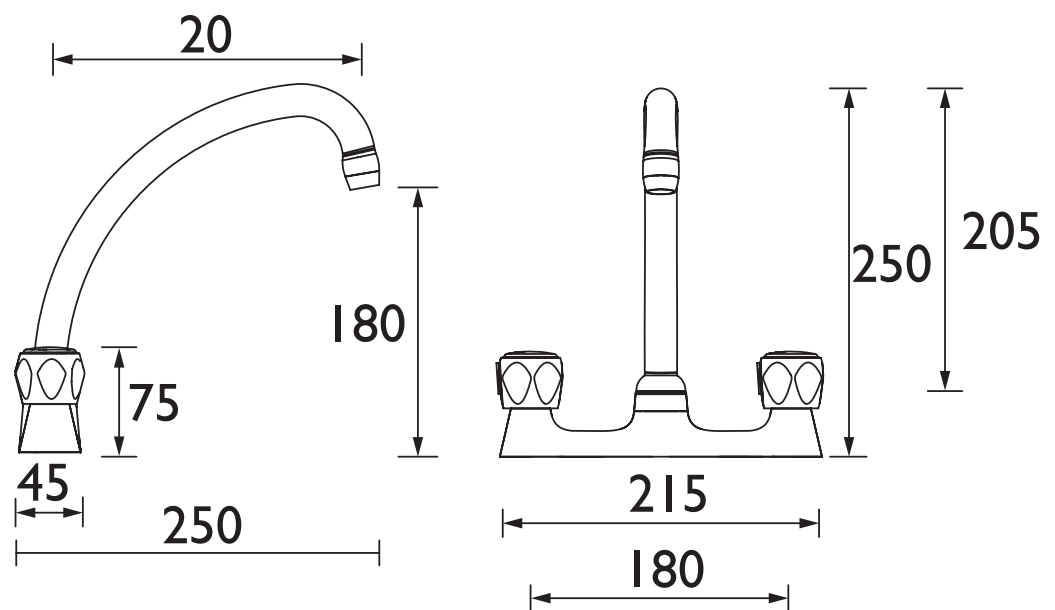

VAC BDSM C MT

CLUB Tap Range Club Budget Deck Sink Mixer Chrome with Metal Heads

Features:

- Dual flow prevents hot water entering the mains supply
- Metal handles

Product Certifications:

WRAS Cert. Number: 2009902
WRAS Expiry Date: 30/09/2025

For more products, visit our website:
<http://www.bristan.com>

Specification

Product Type:	Kitchen Taps
Main Construction Material:	Brass
Mount Type:	Deck Mounted
Handle Type:	Club Metal Handles
Connection Inlet:	1/2" BSP
Connection Outlet:	Open
Number of Tap Holes:	2
Flow Control Valve Type:	Standard 1/2" Valve
Plumbing System:	Suitable for all plumbing systems
Minimum Dynamic Pressure: (Bar)	0.2 Bar
Maximum Dynamic Pressure: (Bar)	5.0 Bar
Maximum Static Pressure: (Bar)	10
Maximum Hot Water Temperature: (C°)	60
Flow Type:	Dual Flow
Isolation Included:	No
Check Valve Supplied:	No

Dimensions (measurements in mm)

Flow Rates (l/min)

System Pressure (bar)	0.2	0.5	1	2	3	5
VAC BDSM C MT	14.8	23.4	33	46.9	57.4	74.1

TECHNICAL DATA SHEET

BRISTAN

D8