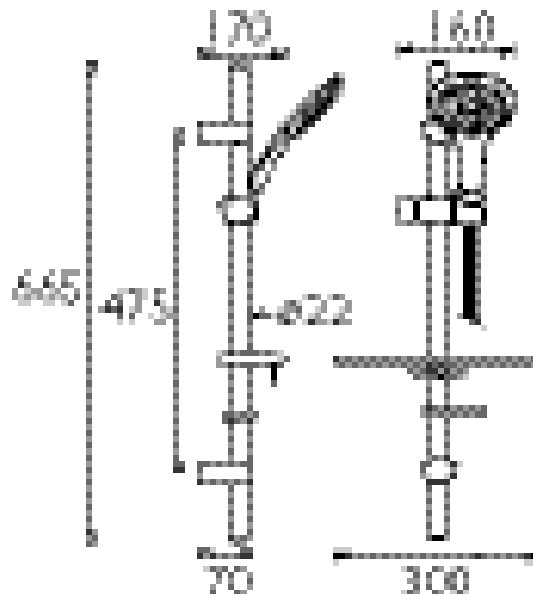

### Specification

Finish/Colour:	Chrome Plated
Main Construction Material:	Stainless Steel; PVC; ABS
Shower Kit:	Adjustable Riser Kit
Shower Head Type:	Single Function Handset
Rub Clean Handset:	Yes
Mounting Type:	Wall
Plumbing System Suitability:	Suitable for all plumbing systems
Minimum Dynamic Pressure (bar):	0.2 bar
Maximum Dynamic Pressure (bar):	5 bar
Maximum Static Pressure (bar):	10 bar
Maximum Hot Water Supply Temperature °C:	65
Connection Inlet:	G 1/2"
Connection Outlet:	G 1/2"
Isolation Included:	No
Check Valve Included:	No
What's Included:	1x Riser Rail, 1x Plated Shelf, 1x Handset, 1x 1.75m Hose, 1x Green Limiter, 4x Screws, 4x Rawl Plugs, 1x Allen Key, 1x Fitting Instructions

### Dimensions (measurements in mm)