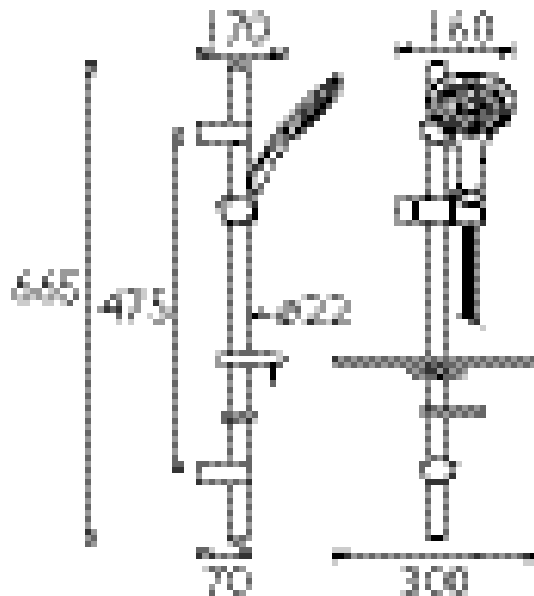

### Dimensions (measurements in mm)

### Specification

Finish/Colour:	Chrome Plated
Main Construction Material:	Stainless Steel; PVC; ABS
Shower Kit:	Adjustable Riser Kit
Shower Head Type:	Single Function Handset
Rub Clean Handset:	Yes
Mounting Type:	Wall
Plumbing System Suitability:	Suitable for all plumbing systems
Minimum Dynamic Pressure (bar):	0.2 bar
Maximum Dynamic Pressure (bar):	5 bar
Maximum Static Pressure (bar):	10 bar
Maximum Hot Water Supply Temperature °C:	65
Connection Inlet:	G 1/2"
Connection Outlet:	G 1/2"
Isolation Included:	No
Check Valve Included:	No
What's Included:	1x Riser Rail and End Brackets, 1x Shelf, 1x Handset, 1x 1.25m Hose, 1x Green Limiter, 4x Screws, 4x Rawl Plugs, 1x Allen Key, 1x Fitting Instructions