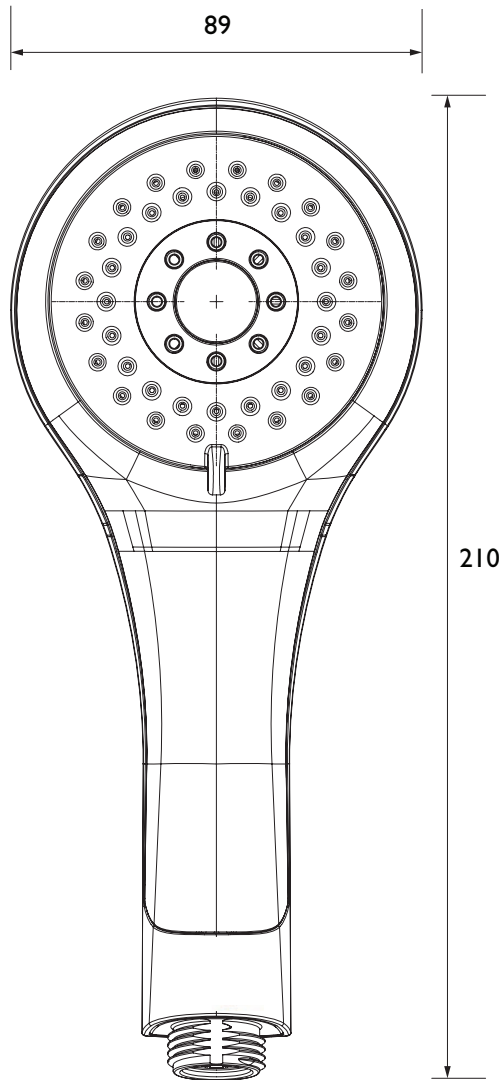

# EVC HAND02 C

### Specification

Main Construction Material:	Plastic
Connection Inlet:	G 1/2"
Contemporary or Traditional:	Contemporary
Finish Colour:	Chrome plated
Isolation Included:	No
Left or Right Handed:	Both
Maximum Static Pressure: (bar)	10
Rub Clean Handset:	Yes

### Dimensions (measurements in mm)

### Features:

- Flow regulator accurate to +/- 10%
- Supplied with 1 x 8 l/min flow regulator (fitted)
- 3 function settings; massage, rain and combined
- Rub clean nozzles
- Chrome plated to BS EN 248