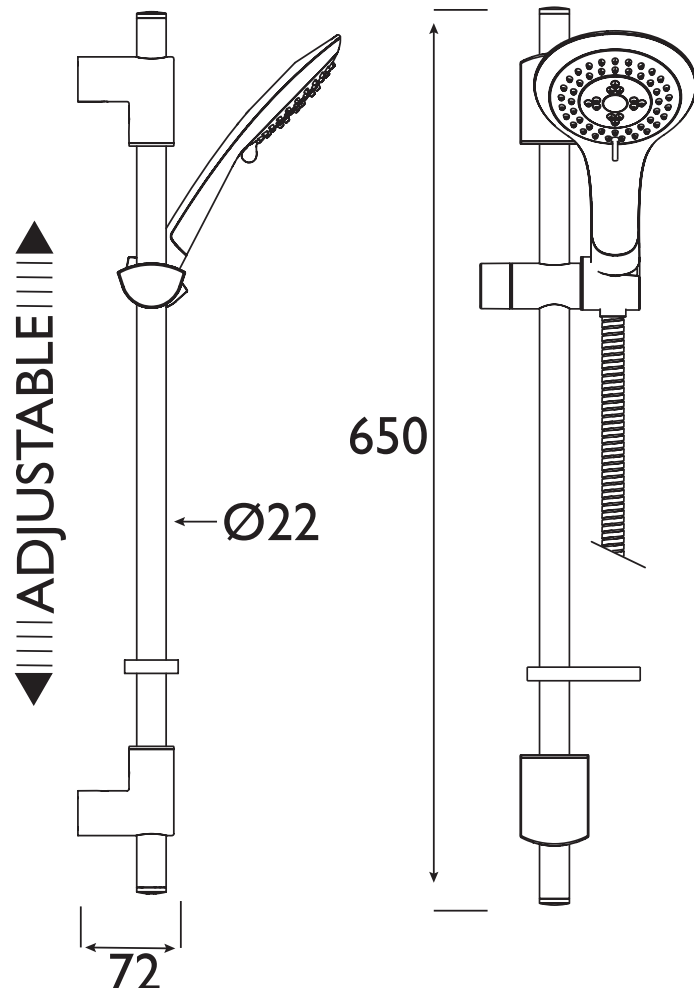

## Accessories EVO Shower Kit with Large Multi Function Handset Chrome Plated

Adjustable Brackets:	Yes
Main Construction Material:	Plastic, Steel
Contemporary or Traditional:	Contemporary
Finish Colour:	Chrome
Isolation Included:	No
Riser Length: (mm)	650
Rub Clean Handset:	Yes
Working Pressure Range (bar):	Min. 0.2, Max. 5.0
Maximum Static Pressure: (bar)	10

### Features:

- Supplied with an 8 litre per minute flow regulator
- Adjustable riser rail
- Includes 1.5m hose, large rub-clean 3 function handset and hose retainer

### Dimensions (measurements in mm)

TECHNICAL  
DATA  
SHEET

**BRISTAN**  
TAPS & SHOWERS

D6