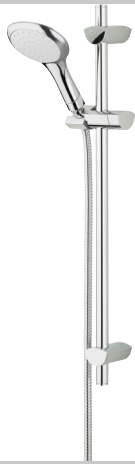

EVC KIT01 2M C

Accessories

EVO Shower Kit with Large Single Function Handset and 2m Hose Chrome Plated

Adjustable Brackets:	Yes
Main Construction Material:	Plastic, Steel
Contemporary or Traditional:	Contemporary
Finish Colour:	Chrome
Isolation Included:	No
Riser Length: (mm)	650
Rub Clean Handset:	Yes
Working Pressure Range (bar):	Min. 0.2, Max 5.0
Maximum Static Pressure: (bar)	10

Features:

- Supplied with an 8 litre per minute flow regulator
- Adjustable riser rail
- Includes 2m extra long hose, rub-clean single function handset and hose retainer

Product Certifications:

WRAS Certificate Number: 1904900
WRAS Expiry Date: 30/04/2024

For more Shower Accessories, please visit our website:

Dimensions (measurements in mm)

TECHNICAL
DATA
SHEET

BRISTAN
TAPS & SHOWERS

D6