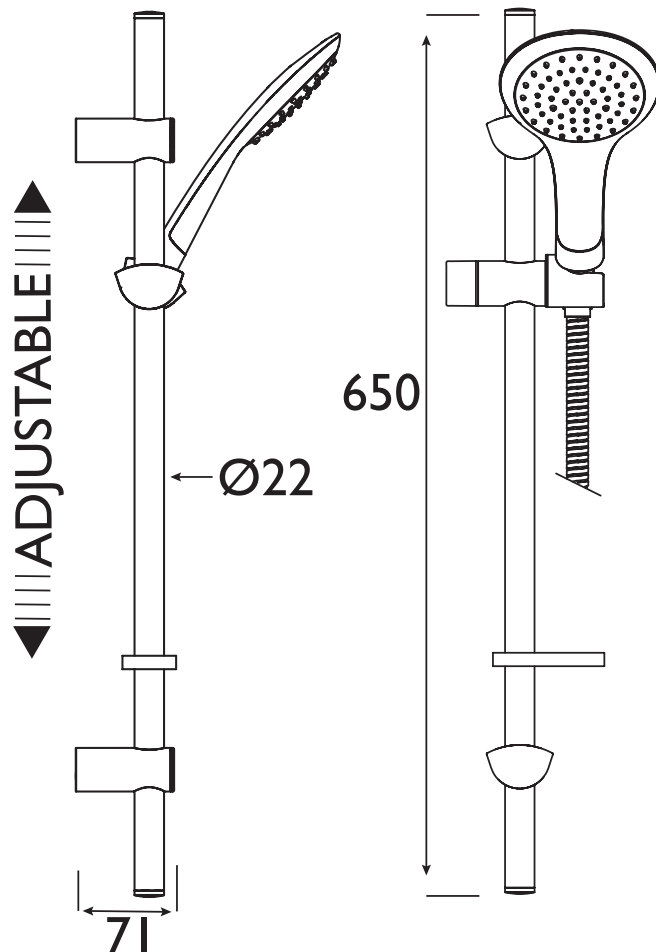

EVC KIT01 2M C

Accessories

EVO Shower Kit with Large Single Function Handset and 2m Hose Chrome Plated

Adjustable Brackets:	Yes
Main Construction Material:	Plastic, Steel
Contemporary or Traditional:	Contemporary
Finish Colour:	Chrome
Isolation Included:	No
Riser Length: (mm)	650
Rub Clean Handset:	Yes
Working Pressure Range (bar):	Min. 0.2, Max 5.0
Maximum Static Pressure: (bar)	10

Features:

- Supplied with an 8 litre per minute flow regulator
- Adjustable riser rail
- Includes 2m extra long hose, rub-clean single function handset and hose retainer

Product Certifications:

WRAS Certificate Number: 1904900
WRAS Expiry Date: 30/04/2024

For more Shower Accessories, please visit our website:

Dimensions (measurements in mm)

TECHNICAL
DATA
SHEET

BRISTAN
TAPS & SHOWERS

D6