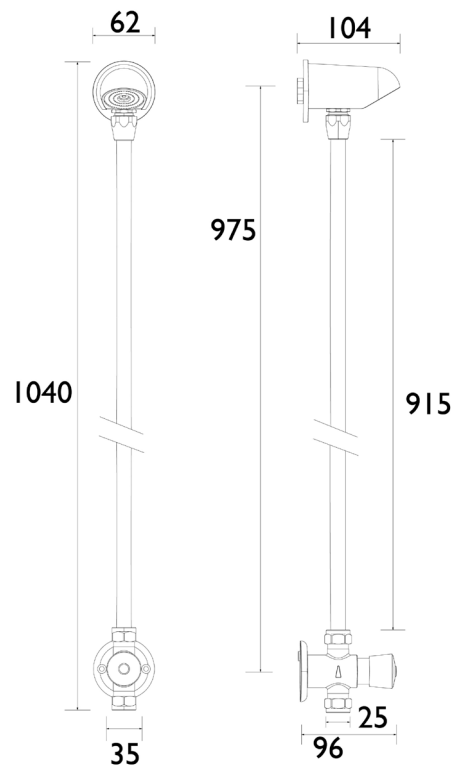

### Features:

- Supplied pre-plumbed and ready for connection to a pre-blended supply
- Water economy push button operation with 25 second constant flow (+5/-10 secs)
- Vandal resistant showerhead with adjustable spray trajectory and a choice of spray rings
- 15mm inlet connection
- Max. inlet pressure 3.0 bar

### Specification

Style:	Utility
Main Construction Material:	Brass
No of Controls:	1
Shower Type:	Timed Flow (25 Seconds)
Shower Head Type:	Fixed Anti-Vandal
Valve/Cartridge Type:	Manual
Maximum Hot Water Supply Temperature °C:	65 (pre-blended)
Dynamic Pressure Range:	3
Maximum Static Pressure: (bar)	10
Plumbing System Suitability:	All Systems
Working Pressure Range:	Min. 0.1 Bar, Max. 5.0 Bar
Connection Inlet:	15mm
Connection Outlet:	Open
Check Valve Included:	No

### Dimensions (measurements in mm)