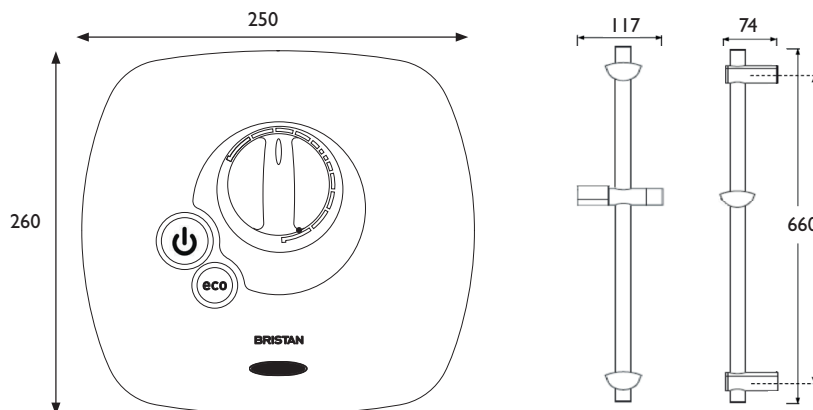

HYDROPOWER Power Shower Range

HY POWSHX W

Hydropower Thermostatic
Power Shower White

Specification

Finish/Colour:	Matt Chrome/White
Main Construction Material:	ABS Plastic
No of Controls:	3
Shower Type:	Power Shower 1500
Shower Head Type:	Adjustable
Working Pressure Range: (bar)	Min. 0.1 Bar, Max 1.0 Bar
Maximum Static Pressure: (bar)	1
Plumbing System Suitability:	Low Pressure Gravity Systems Only
Connection Inlet:	15mm Push-Fit Inlet Connections
Connection Outlet:	G 1/2" BSP
Thermostatic:	Thermostatic
Maximum Hot Water Supply Temperature	60
Power Rating:	230v AC@50Hz/3Amp/150W
Motor Rating:	15 mins. (unit will need to cool down if thermal cut out trips)

Features:

- Eco button for deactivation of pump
- 15mm push-fit inlet connections
- Thermostatic cartridge keeps water temperature within +/- 1°C
- Push button start/stop with single temperature dial
- Includes hose, rub-clean anti-limescale handset and riser rail
- Better Handset 3/Function white

Product Certifications:

For more products, visit our website:
<http://www.bristan.com>

Dimensions (measurements in mm)

Flow Rates (l/min)

System Pressure (bar)	0.03	0.1	0.5
Through Handset (Both Rings)	7.9	8.2	9.3