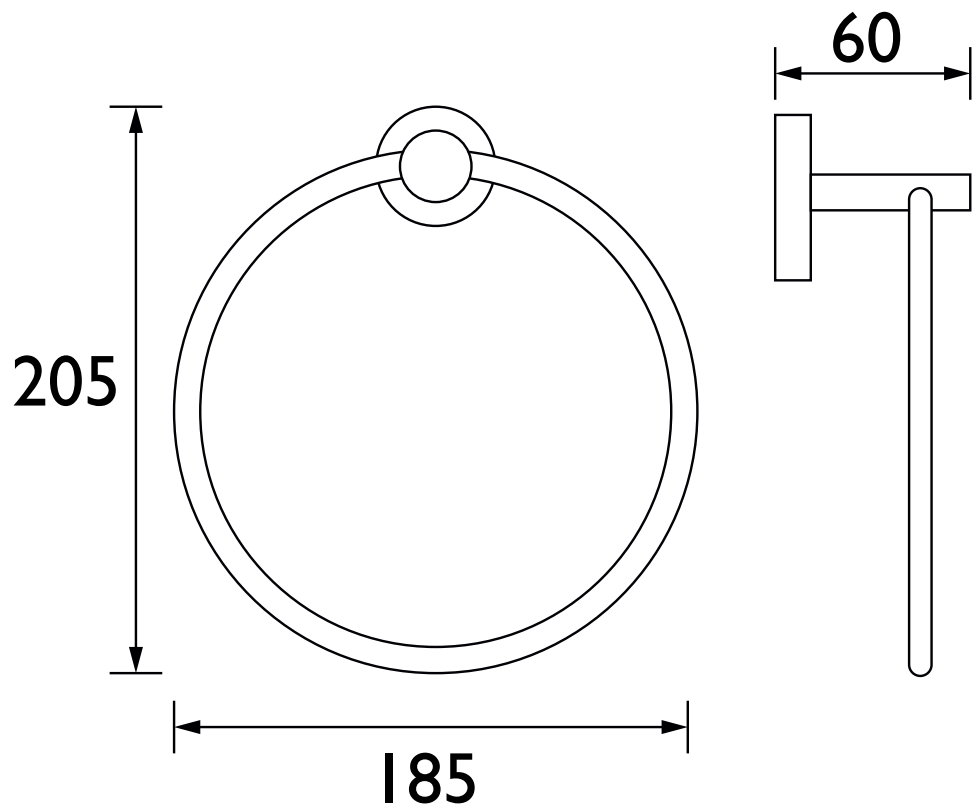

# RD RING C

Accessories  
Round Towel Ring Brass Chrome Plated

## Specification

Main Construction Material:	Brass
Finish:	Chrome Plated
Contemporary or Traditional:	Contemporary

## Dimensions (measurements in mm)

## Features:

- Height 205mm
- Width 190mm
- Depth 60mm