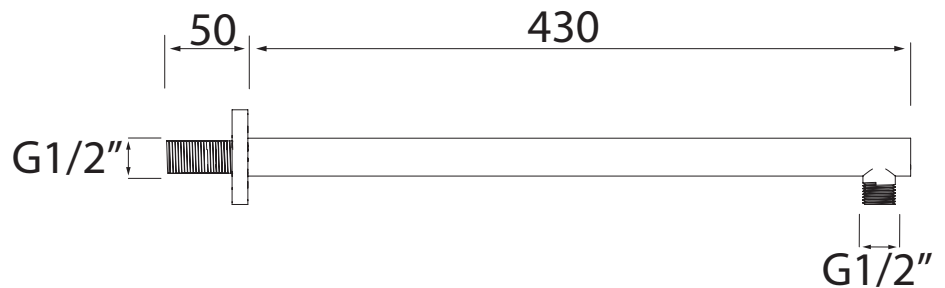

## Accessories Shower Wall Arm Round Chrome

Main Construction Material:	Brass
Connection Inlet:	G1/2"
Connection Outlet:	G 1/2"
Contemporary or Traditional:	Contemporary
Finish Colour:	Chrome
Isolation Included:	No
Arm Length: (mm)	430
Working Pressure Range (bar):	Min. 0.2, Max. 5.0
Maximum Static Pressure: (bar)	10

### Features:

- Metal Backnut
- Chrome plated BS EN 248

### Dimensions (measurements in mm)

**TECHNICAL  
DATA  
SHEET**

**BRISTAN**  
TAPS & SHOWERS

D3