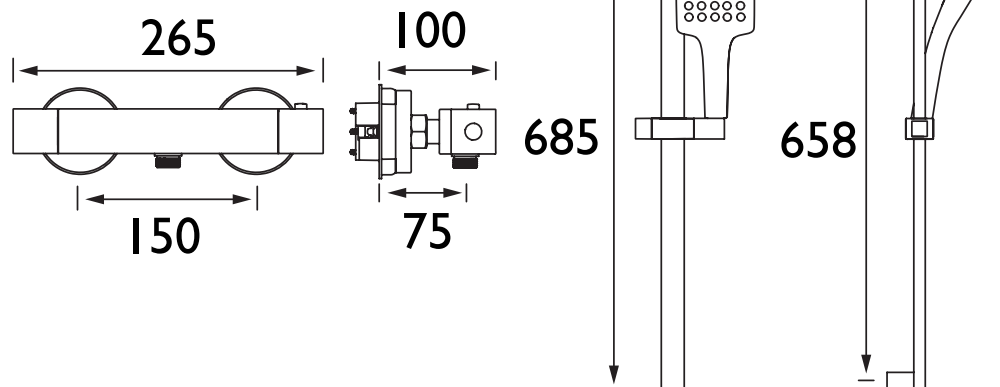

VR SHXMTFF C

VERTICO Shower Range Vertico Thermostatic Exposed Bar Valve with Riser Rail and Multi Function Handset Chrome

Features:

- 15mm inlet connections
- Thermostatic cartridge with preset temperature stop at 38°C, can be over-riden to a maximum of 46°C
- Dual control - flow and temperature are controlled separately
- Automatic shut-off in the event of hot or cold water supply failure
- Supplied with a wall mount 12 fixing kit for easier first fit

Product Certifications:

WRAS Certificate No: 2204901
WRAS Expiry Date: 30/04/2027

For more products, visit our website:
<http://www.bristan.com>

Specification

Finish/Colour:	Chrome Plated
Main Construction Material:	Brass
No of Controls:	2
Shower Type:	Bar Shower
Shower Head Type:	Multi-Function Handset
Shower Kit:	Adjustable Riser
Valve/Cartridge Type:	N/A
Maximum Hot Water Supply Temperature °C:	80
Plumbing System Suitability:	Suitable for all plumbing systems
Minimum Dynamic Pressure (bar):	0.5
Maximum Dynamic Pressure (bar):	5
Maximum Static Pressure (bar):	10
Connection Inlet:	15mm Compression
Connection Outlet:	G 1/2"
Isolation Valve Included:	Yes
Check Valve Included:	Yes

Dimensions (measurements in mm)

Flow Rates (l/min)

System Pressure (bar)	0.5	1	2	3	4	5
Through Handset (mixed)	3.9	5.5	7.8	9.5	11	12.3

TECHNICAL DATA SHEET

BRISTAN

D6