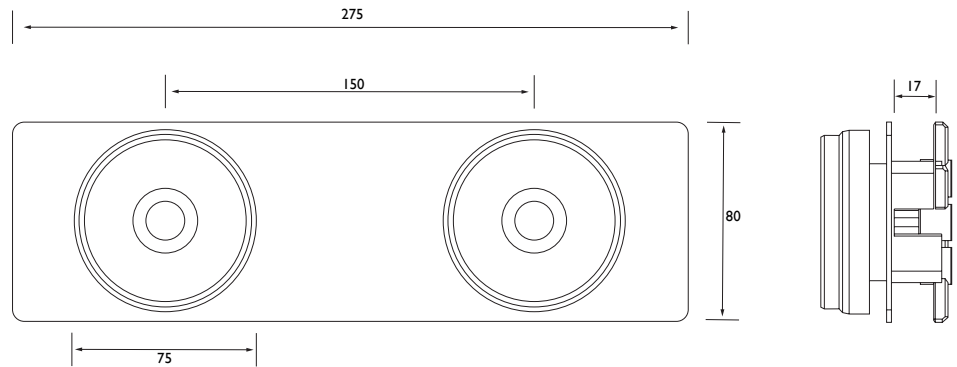

Specification

Main Construction Material:	Brass
Connection Inlet:	15mm Compression
Connection Outlet:	G 3/4"
Contemporary or Traditional:	Contemporary
Product Finish	Chrome
Mounting Type:	Wall

Dimensions (measurements in mm)

Features:

- 15mm inlet connections
- G3/4" outlet connections
- Enables first-fix rigid fixing of exposed bar shower valves to 15mm pipework guaranteeing 150mm centres during tiling / plastering

Product Certifications: