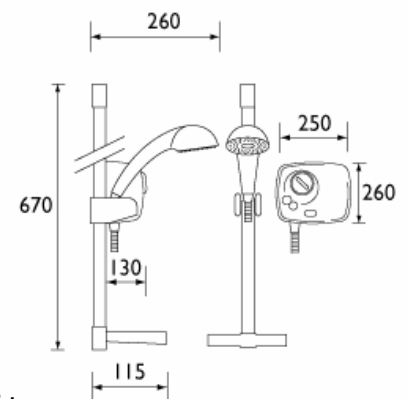

### Product Specification

<b>Product Code:</b>	HY POWSHX MC / HY POWSHX W
<b>Finish:</b>	Matt Chrome / White
<b>Product Type:</b>	Contemporary
<b>Operation:</b>	Push button start/stop (single rotary dial for temperature adjustment)
<b>Power ratings:</b>	230v AC@50Hz/3Amp/150W
<b>Constructions:</b>	Plastic (ABS) casing
<b>Supply:</b>	Low pressure gravity systems only
<b>Inlet Connections:</b>	15mm push-fit
<b>Outlet Connection:</b>	G ½"
<b>Water Pressure:</b>	Min. 0.1 bar, Max. 1.0 bar

### Additional Information

- Eco button for deactivation of boost.
- 15 minute motor rating (unit will need to cool down if thermal cut out trips).
- Thermostatic shower with built in electric pump drawing water from gravity supplies .
- Thermostatic cartridge maintains showering temperature to +/- 1°C by compensating for changes in the incoming water temperature and pressure providing a stable outlet temperature.
- Automatic shut off in the event of hot or cold water supply failure, thus reducing the risk of injury.
- On/off operated by push button allowing temperature setting to remain the same after each use.
- Pipe access is from the right side, fed from either top, bottom or rear of the unit and the fitting are push-fit.
- Supplied with 1.5m hose, adjustable riser kit and 3 mode handset with rub clean nozzles. The riser rail has a built in soap tray, integral hose retainer and spirit level to assist in fitting and as it fits flush against the wall any previous fixing holes can be concealed.
- Under no circumstances should the power shower be connected to mains water supply.