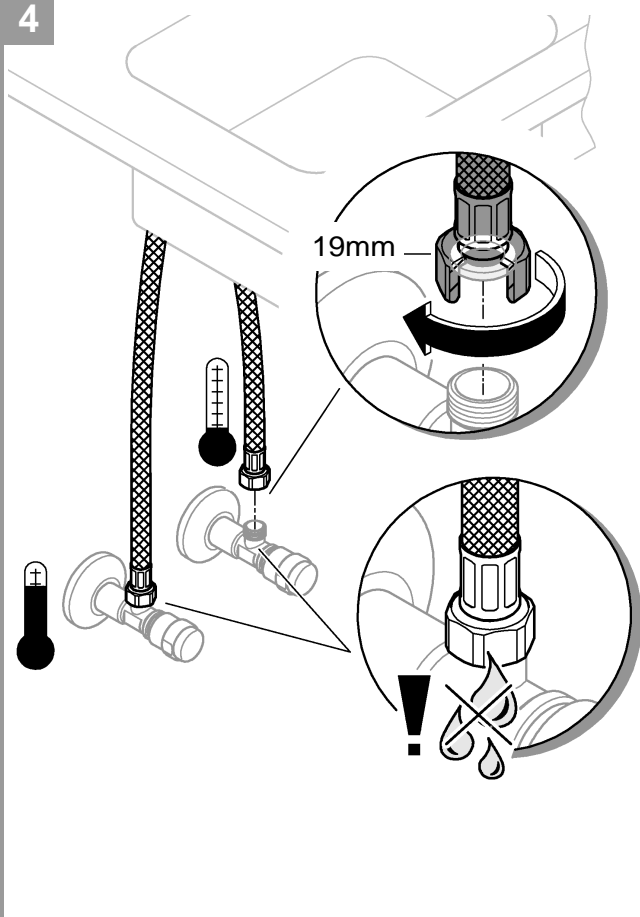

GROHE

	150°	0°	360°

2

3

4

SERVICE

Pure Freude an Wasser

**GROHE**  
WAVES