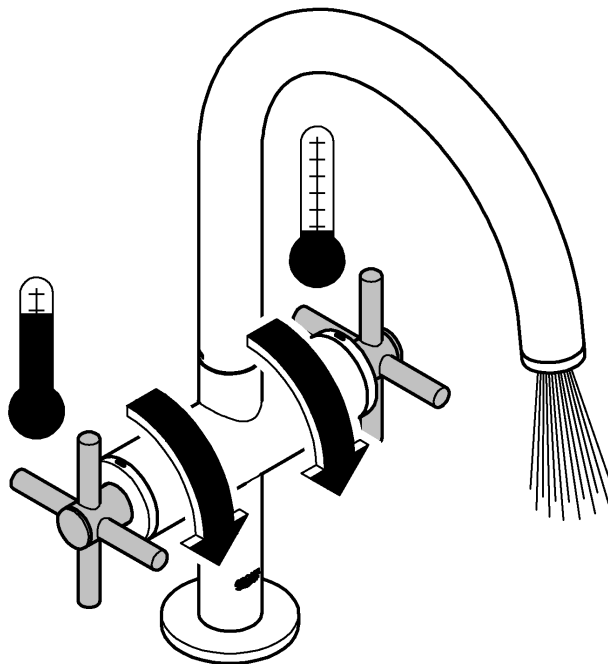

GROHE

	150°	0°	360°

2

3

4

SERVICE

Pure Freude an Wasser

**GROHE**  
WAVES