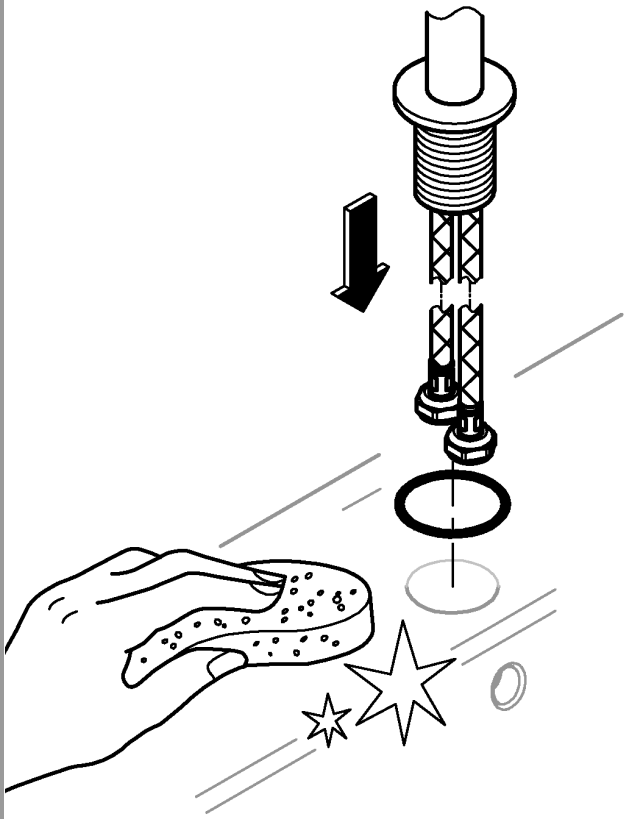

GROHE

	150°	0°	360°

2

3

4

SERVICE

Pure Freude an Wasser

**GROHE**  
WAVES