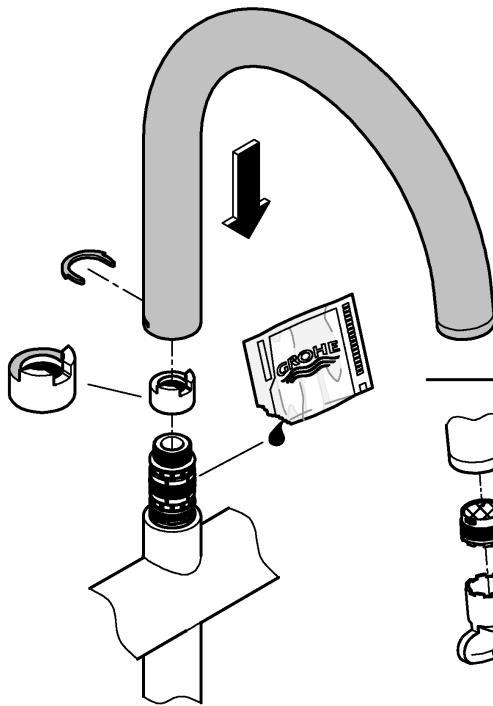

DIN 1988
DIN EN 806

bar
max. 10
0,5 5 1

bar
max. 10
0,1 5 0,2

°C
max. 70° 60°

1

bar
max. 10
0,5

bar
max. 10
0,1

GROHE

	150°	0°	360°