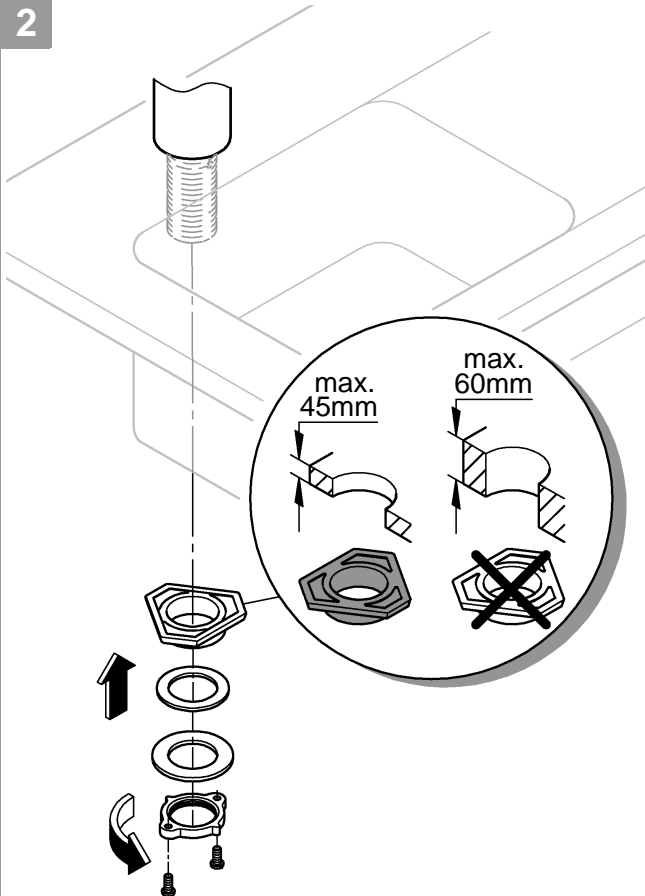

DIN
1988
DIN
EN
806

1

2

3

A series of horizontal lines for writing, consisting of 20 evenly spaced lines extending across the width of the page.

Pure Freude an Wasser

GROHE
WAVES

D