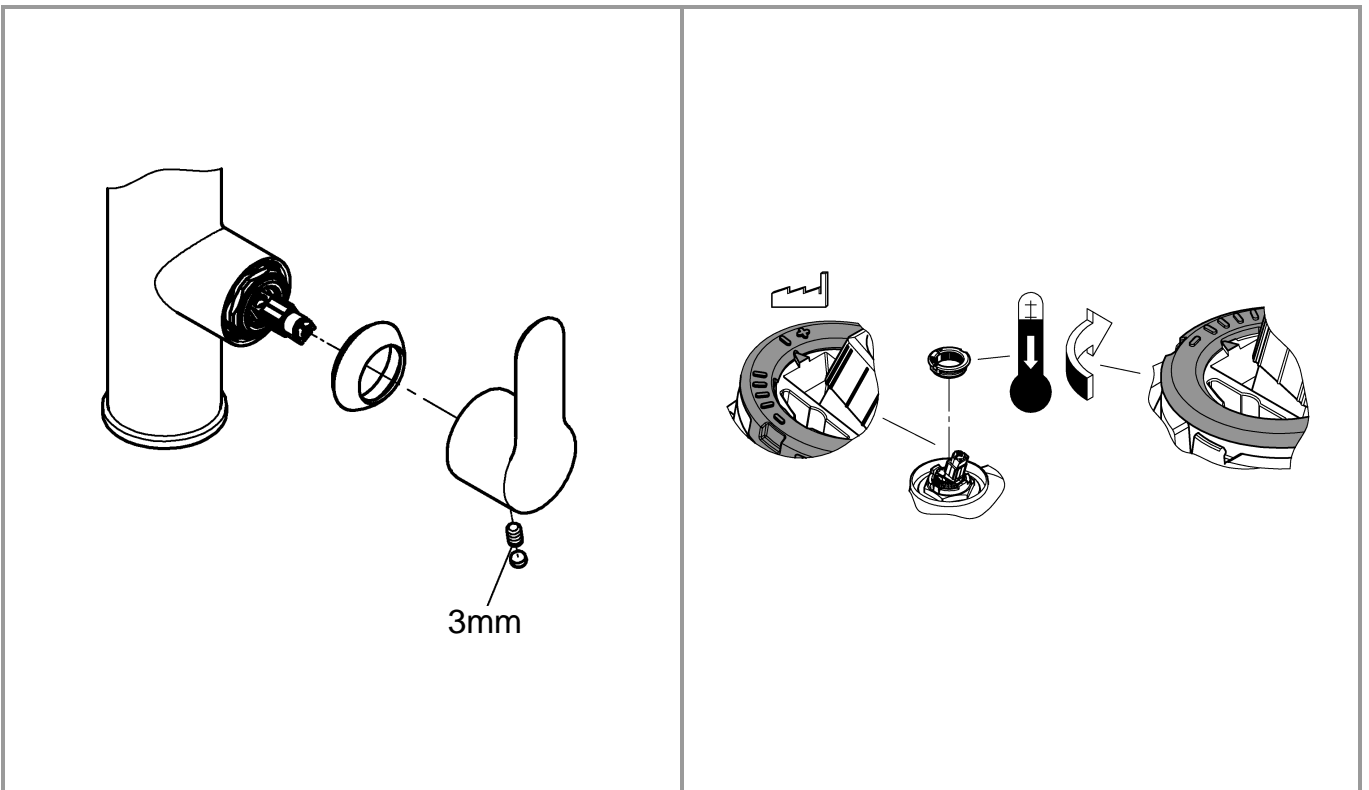

DIN
1988
DIN
EN
806

1

2

3

A series of horizontal lines for writing, consisting of 20 evenly spaced lines extending across the width of the page.

Pure Freude an Wasser

GROHE
WAVES

D