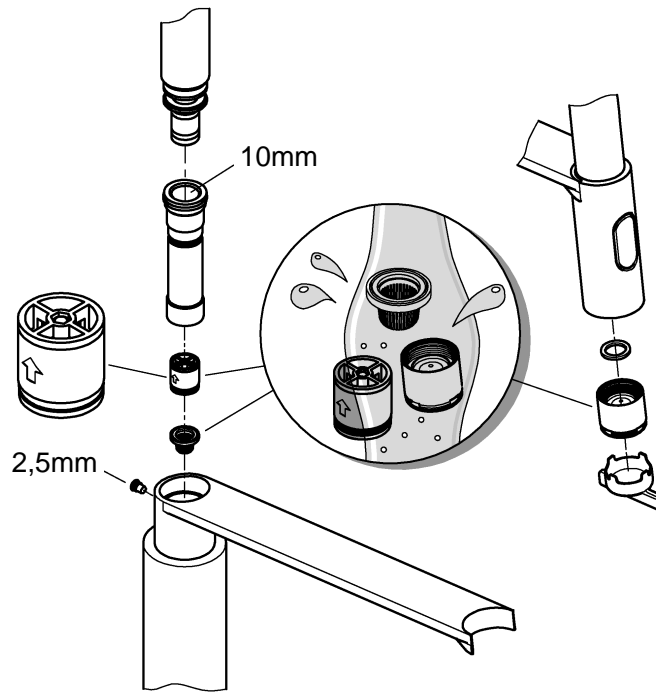

DIN
1988
DIN
EN
806

1

2

3

A series of horizontal lines for writing, consisting of 20 evenly spaced lines extending across the width of the page.

Pure Freude an Wasser

GROHE
WAVES

D