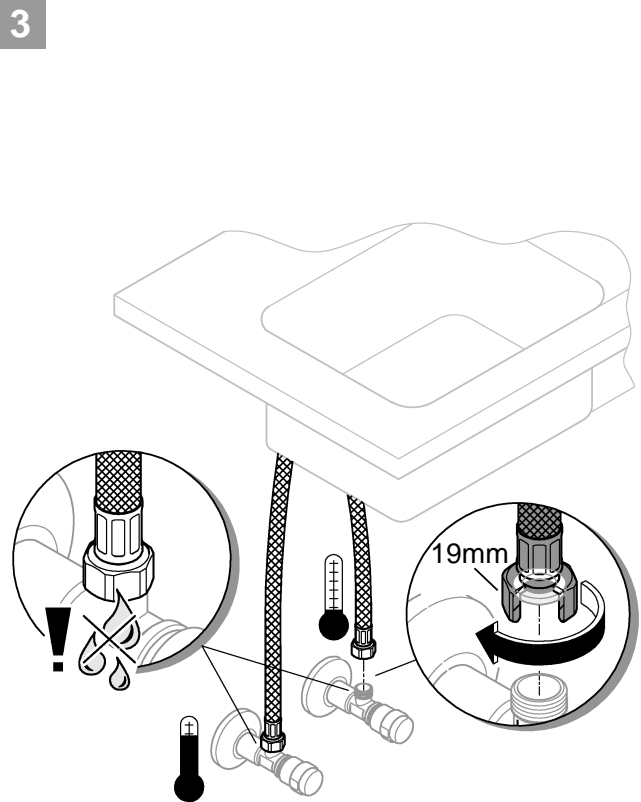

DIN
1988
DIN
EN
806

1

2

3

A series of horizontal lines for writing, consisting of 20 evenly spaced lines extending across the width of the page.

Pure Freude an Wasser

GROHE
WAVES

D