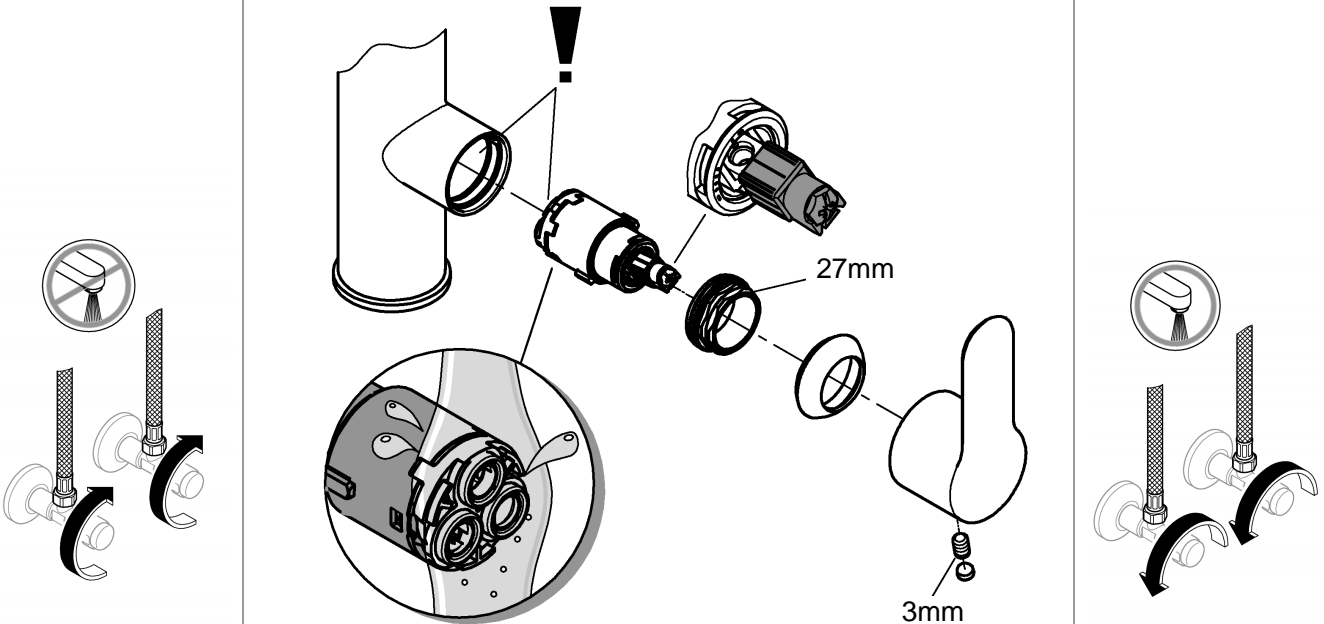

DIN
1988
DIN
EN
806

1

2

3

A series of horizontal lines for writing, consisting of 20 evenly spaced lines extending across the width of the page.

Pure Freude an Wasser

GROHE
WAVES

D