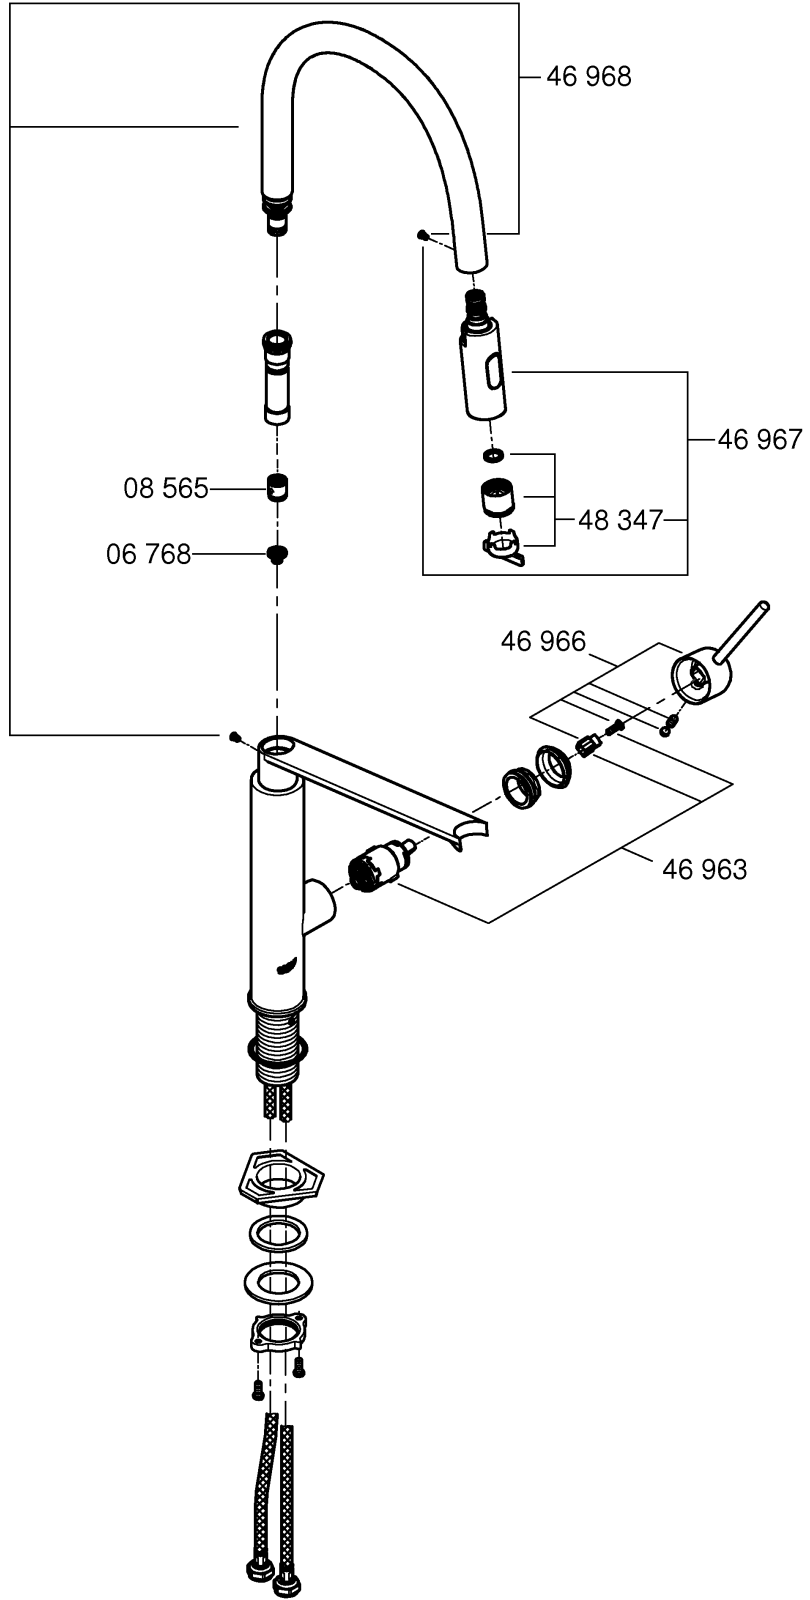

DIN
1988
DIN
EN
806

1

2

3

A series of horizontal lines for writing, consisting of 20 evenly spaced lines extending across the width of the page.

Pure Freude an Wasser

GROHE
WAVES

D