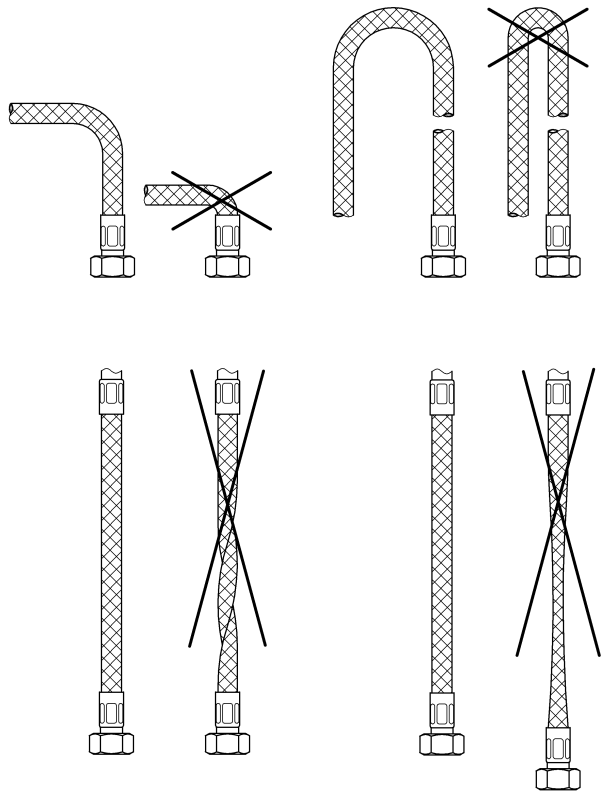

DIN
1988
DIN
EN
806

1

2

3

A series of horizontal lines for writing, consisting of 20 evenly spaced lines extending across the width of the page.

Pure Freude an Wasser

GROHE
WAVES

D