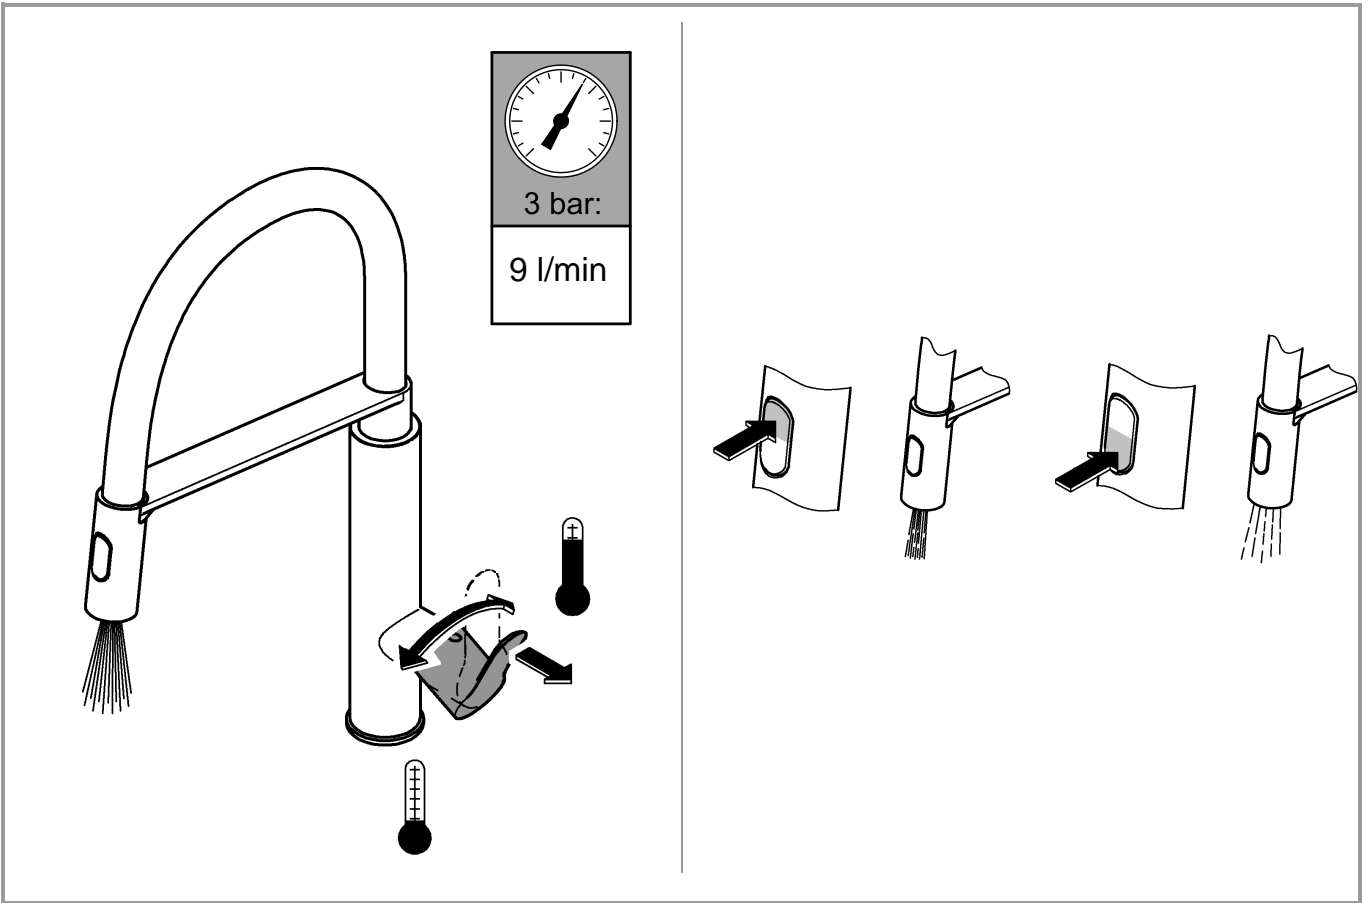

DIN
1988
DIN
EN
806

1

2

3

A series of horizontal lines for writing, consisting of 20 evenly spaced lines extending across the width of the page.

Pure Freude an Wasser

GROHE
WAVES

D