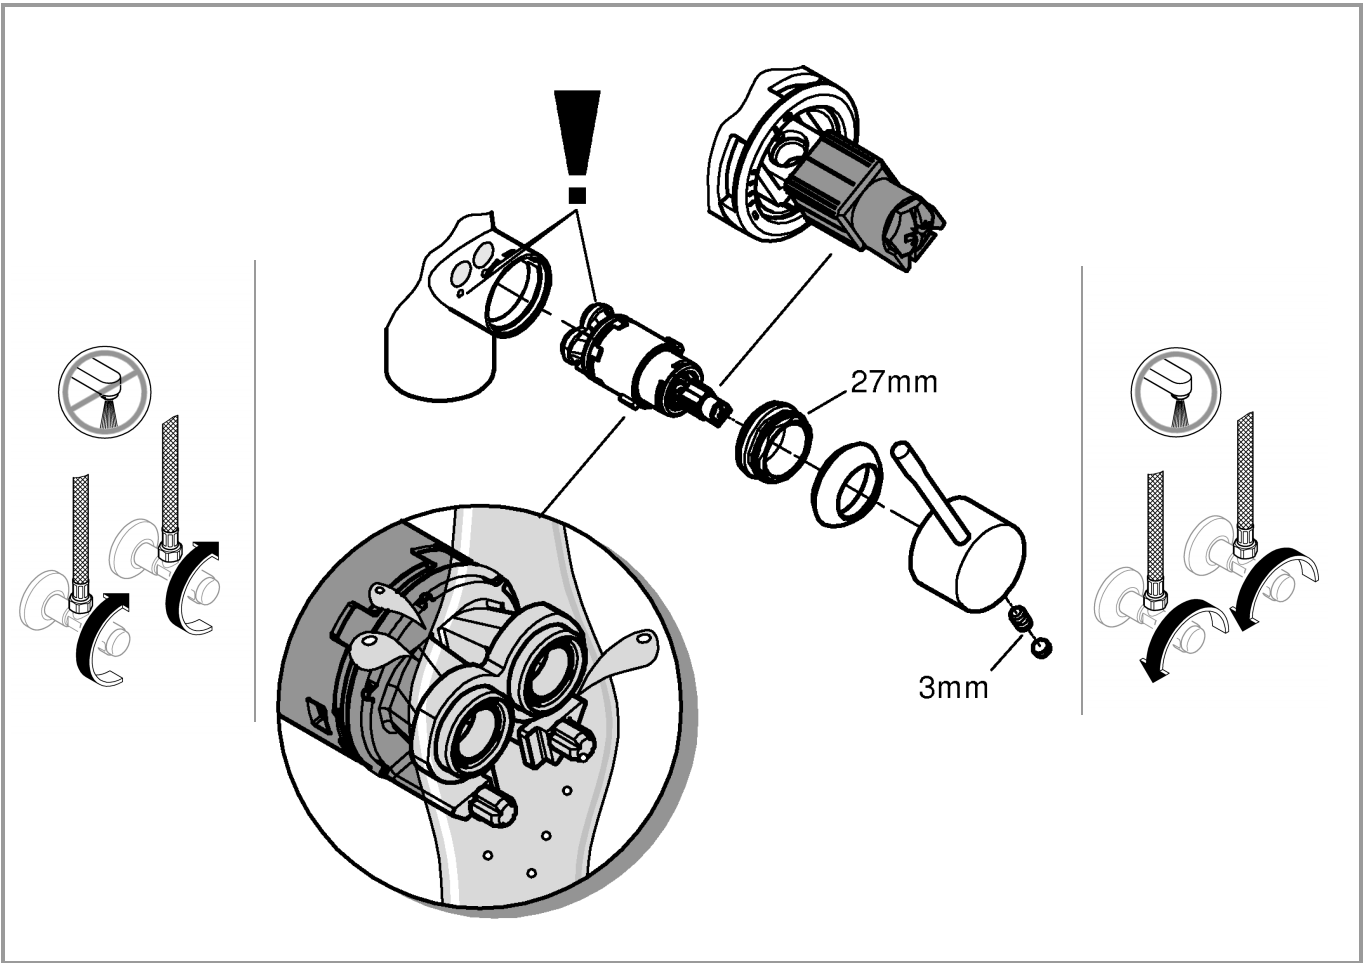

2

3

4

SERVICE

A series of 20 horizontal lines spaced evenly down the page, providing a template for handwriting practice.

Pure Freude an Wasser

**GROHE**  
WAVES

**D**