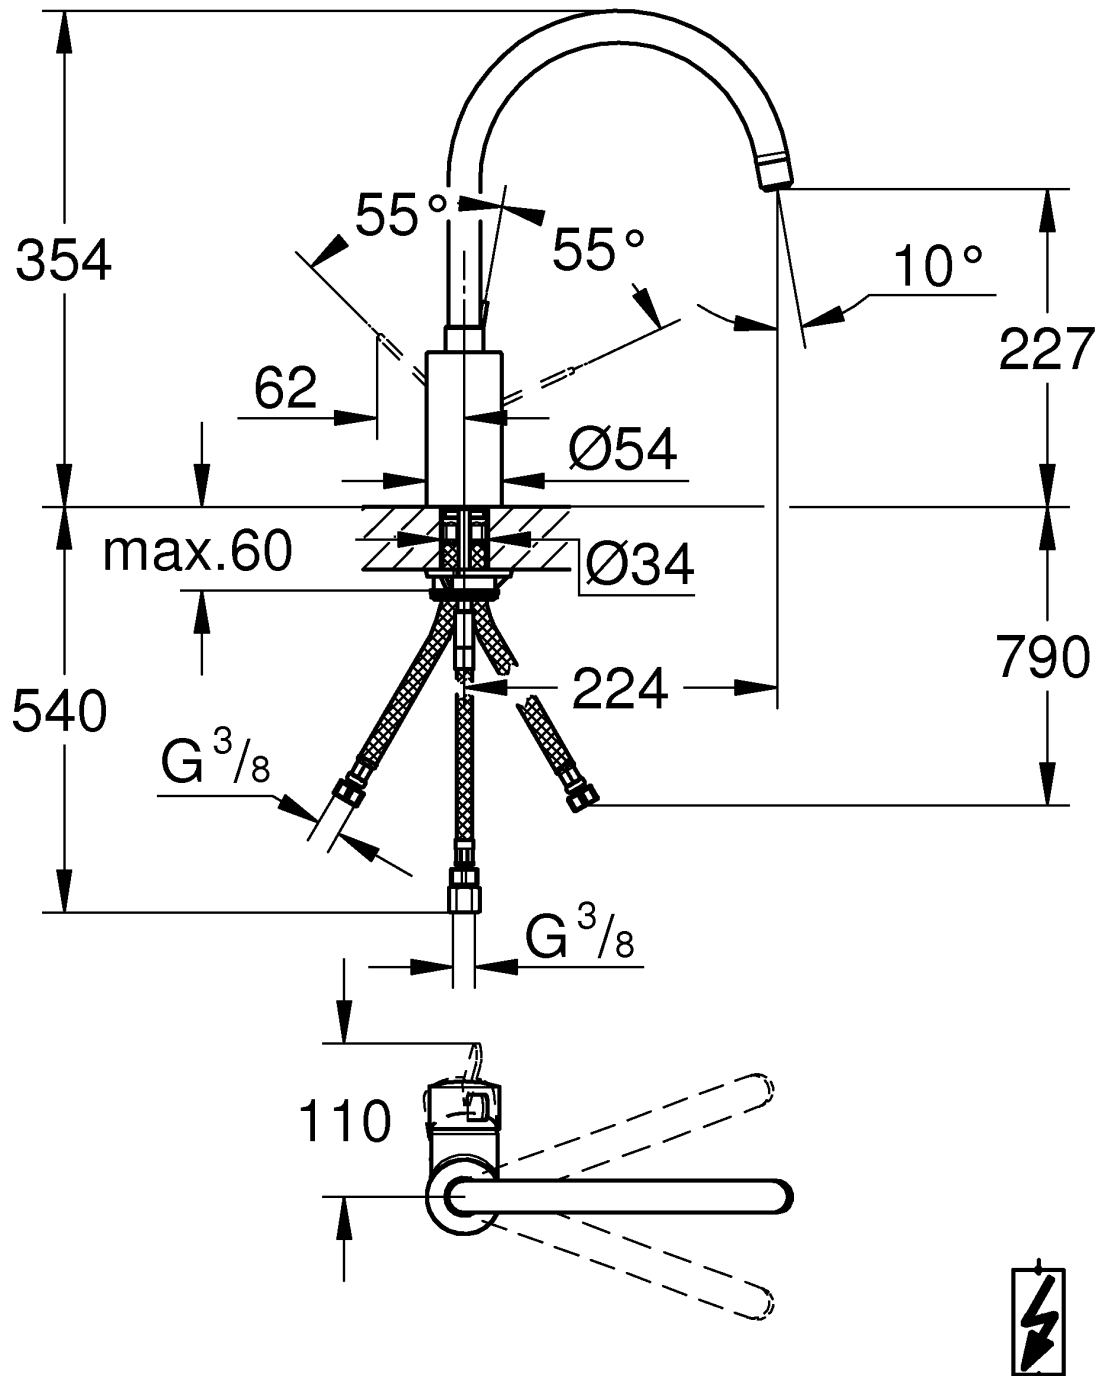

EUROSMART COSMOPOLITAN

DESIGN + ENGINEERING
GROHE GERMANY

99.405.031/ÄM 245690/10.20

www.grohe.com

Pure Freude
an Wasser

GROHE

31 180