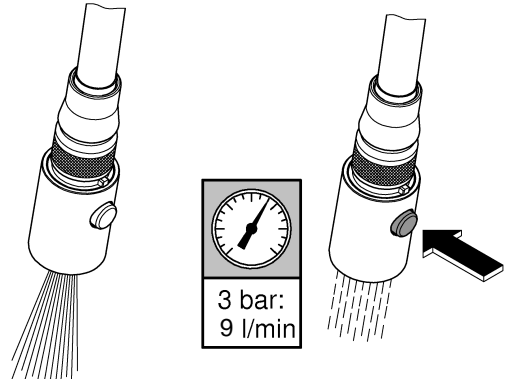

6

7

31 126

31 482

SERVICE

Pure Freude an Wasser

**GROHE**  
WAVES

**D**