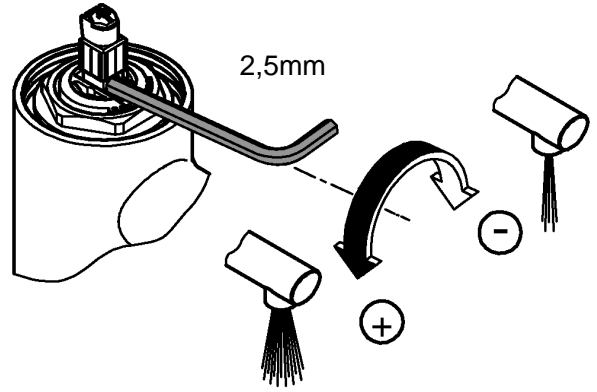

6

7

31 126

31 482

SERVICE

Pure Freude an Wasser

**GROHE**  
WAVES

**D**