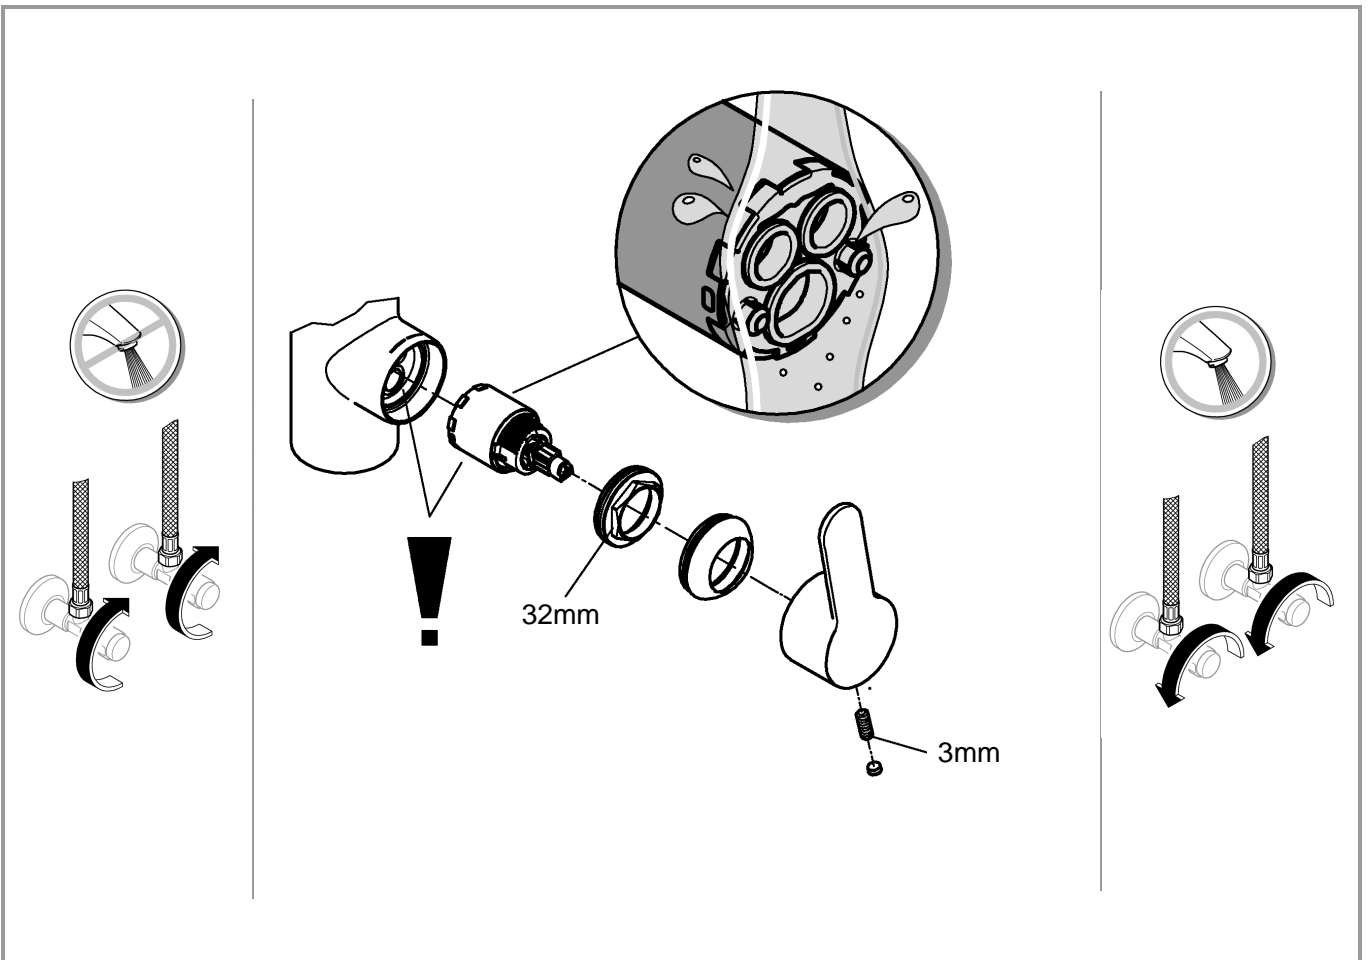

6

7

31 126

31 482

SERVICE

Pure Freude an Wasser

**GROHE**  
WAVES

**D**