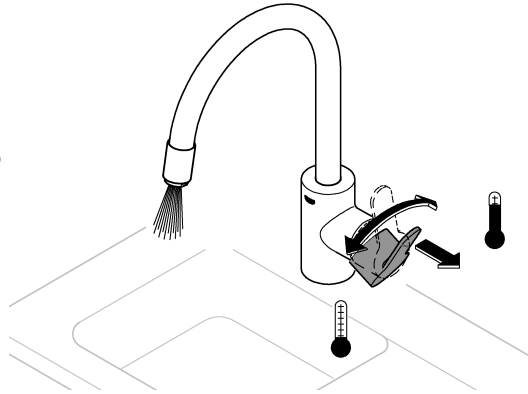

6

7

31 126

31 482

SERVICE

Pure Freude an Wasser

**GROHE**  
WAVES

**D**