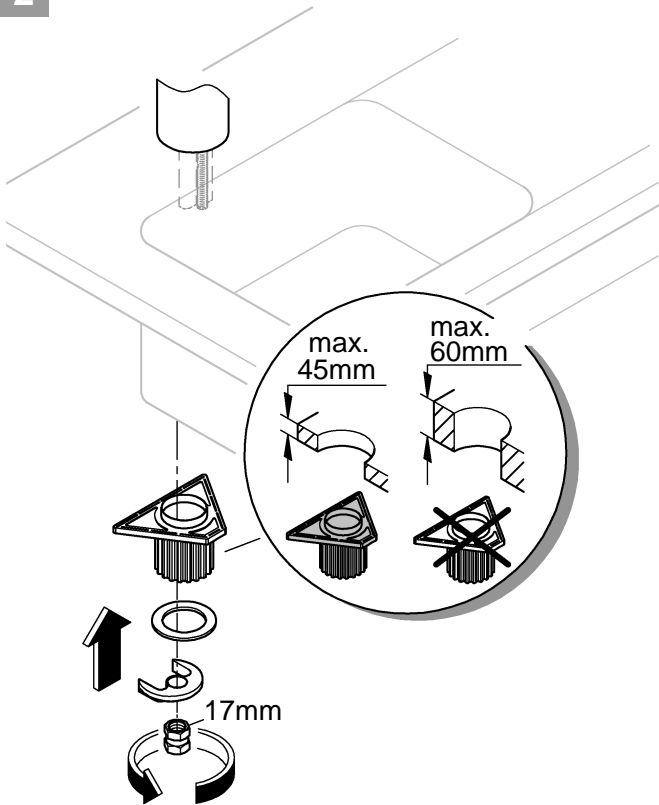

2

3

4

5

6

7

*19 332	32mm

Pure Freude an Wasser