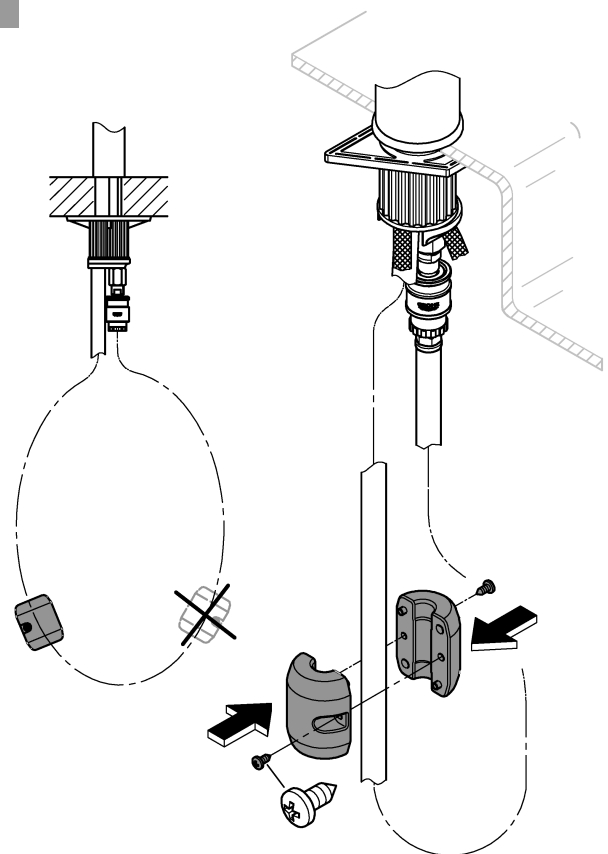

2

3

4

5

6

7

*19 332	32mm

Pure Freude an Wasser