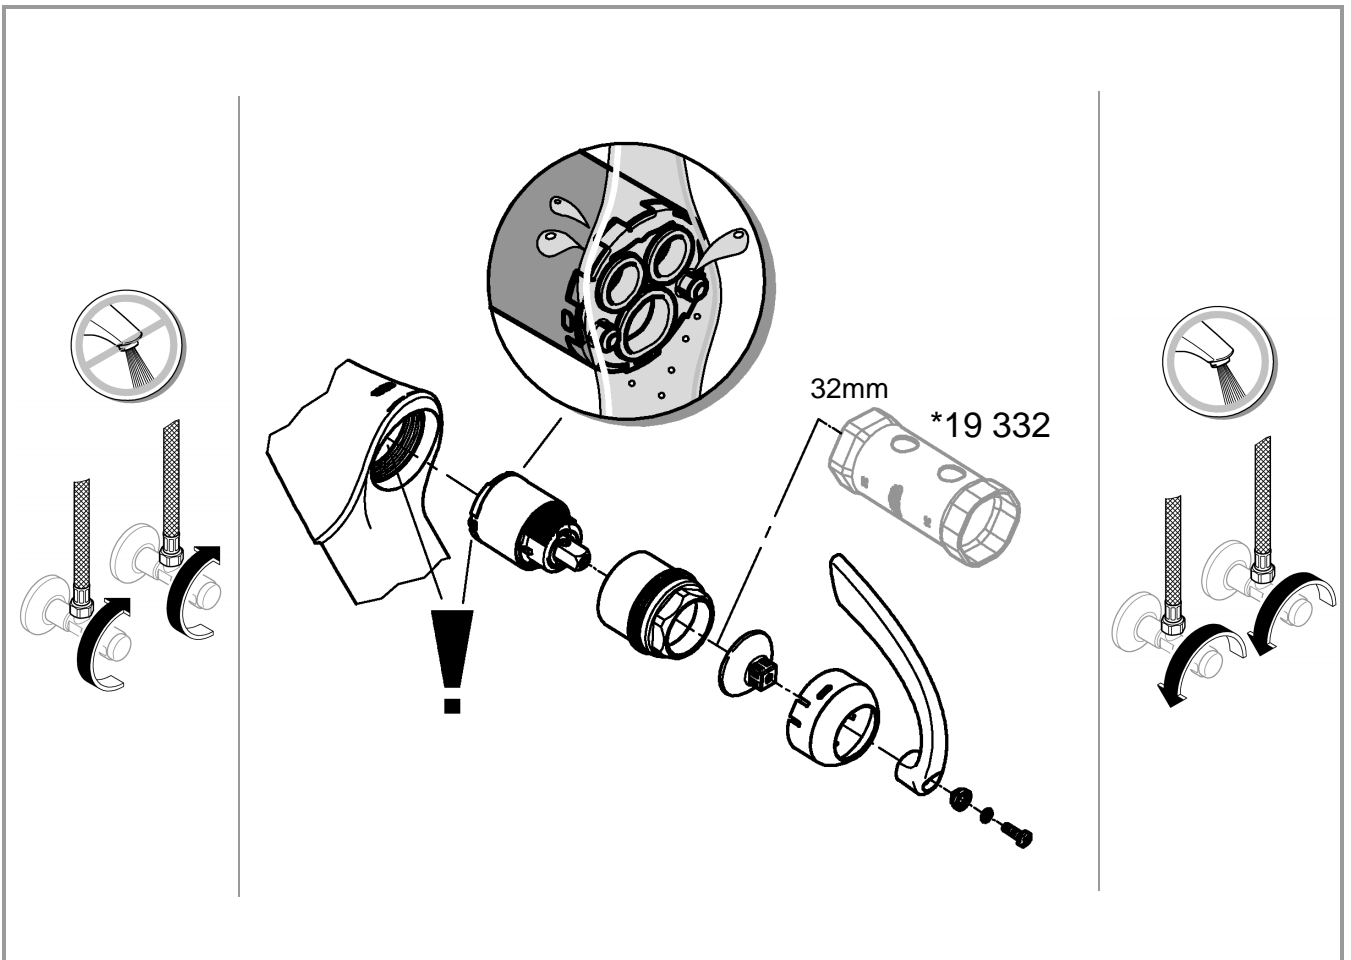

2

3

4

5

6

7

*19 332	32mm

Pure Freude an Wasser