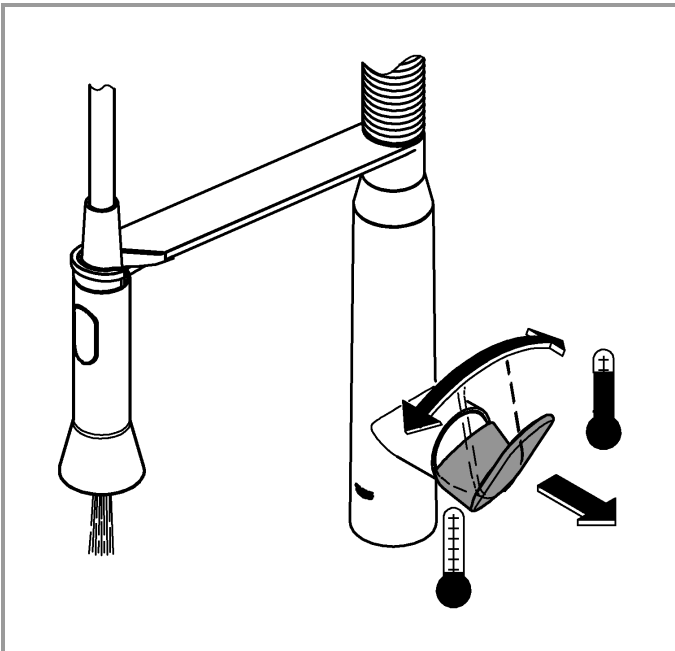

Temperature gauge icon **°C**

max. 70°

Thumbs up icon

60°

1

2

Pure Freude an Wasser

GROHE
WAVES