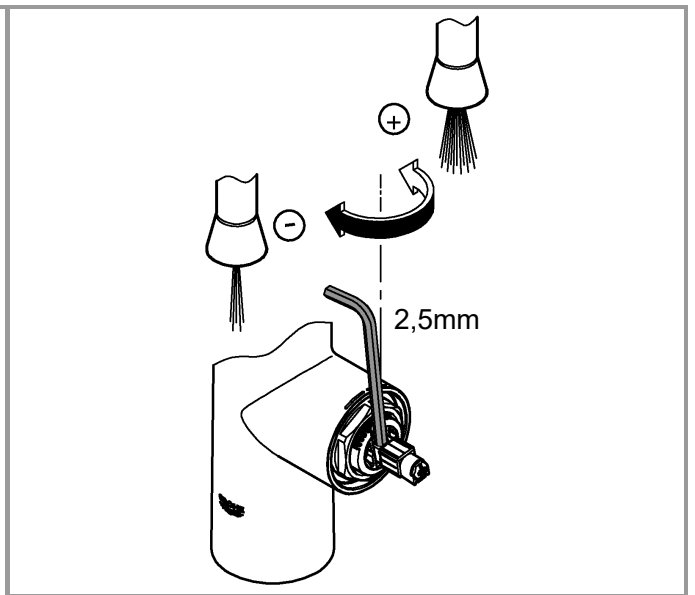

Temperature gauge icon **°C**

max. 70°

Thumbs up icon

60°

1

2

Pure Freude an Wasser

GROHE
WAVES