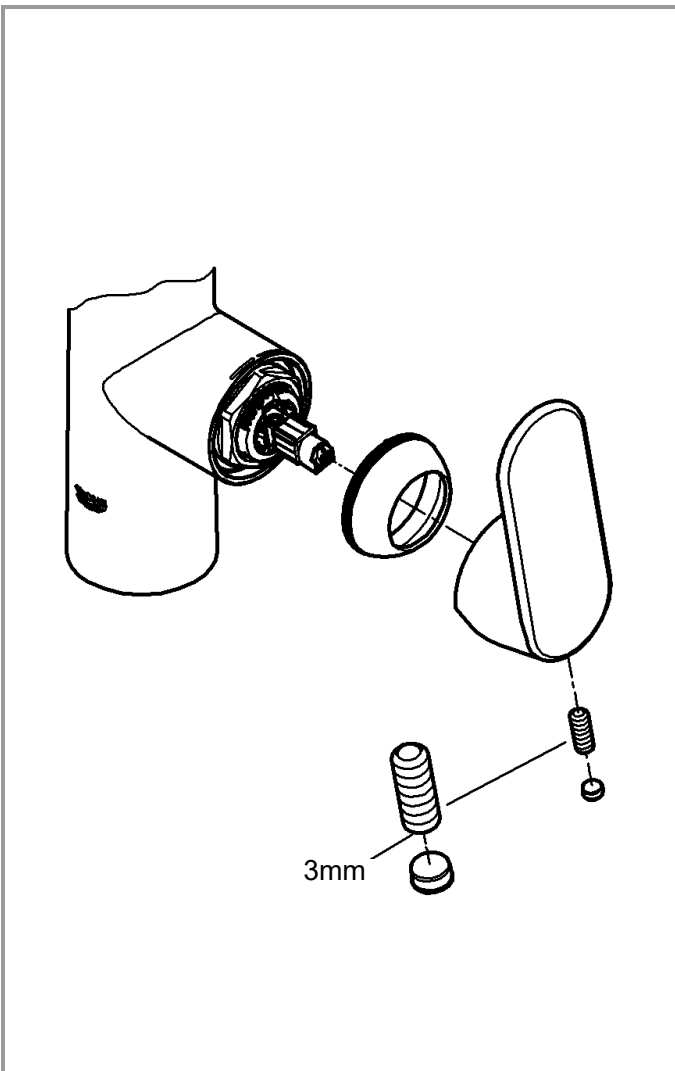

Temperature gauge icon **°C**

max. 70°

Thumbs up icon

60°

1

2

Pure Freude an Wasser

GROHE
WAVES