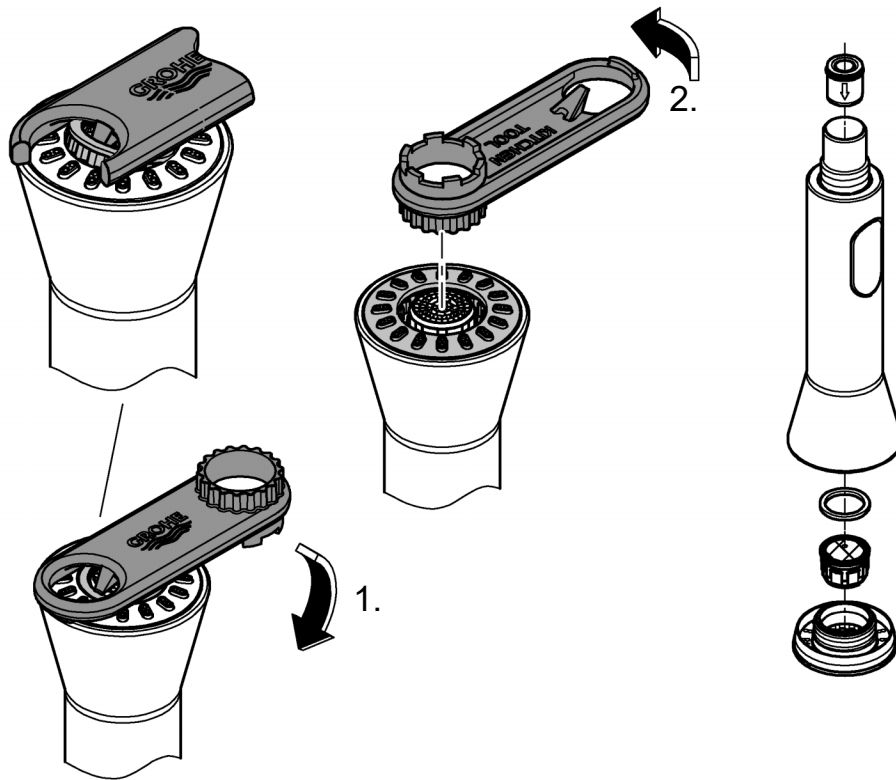

Temperature gauge icon **°C**

max. 70°

Thumbs up icon

60°

1

2

Pure Freude an Wasser

GROHE
WAVES