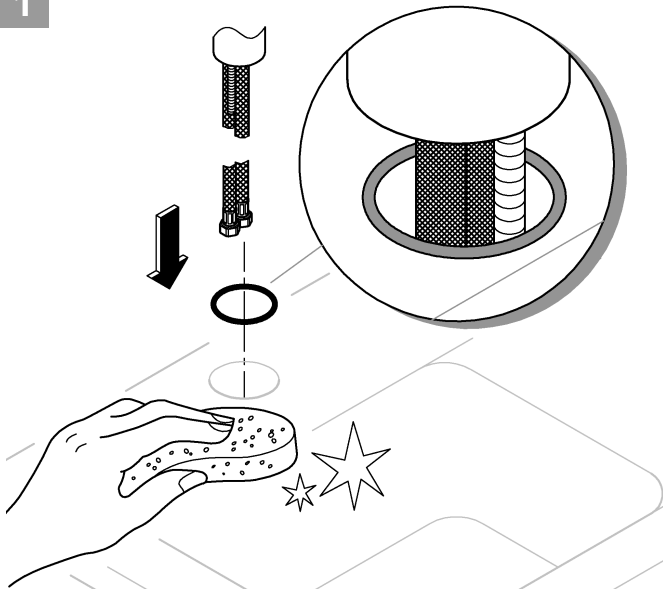

Temperature gauge icon **°C**

max. 70°

Thumbs up icon

60°

1

2

Pure Freude an Wasser

GROHE
WAVES