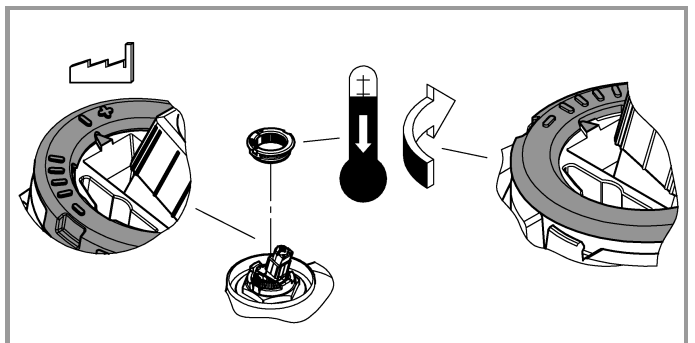

Temperature gauge icon **°C**

max. 70°

Thumbs up icon

60°

1

2

Pure Freude an Wasser

GROHE
WAVES