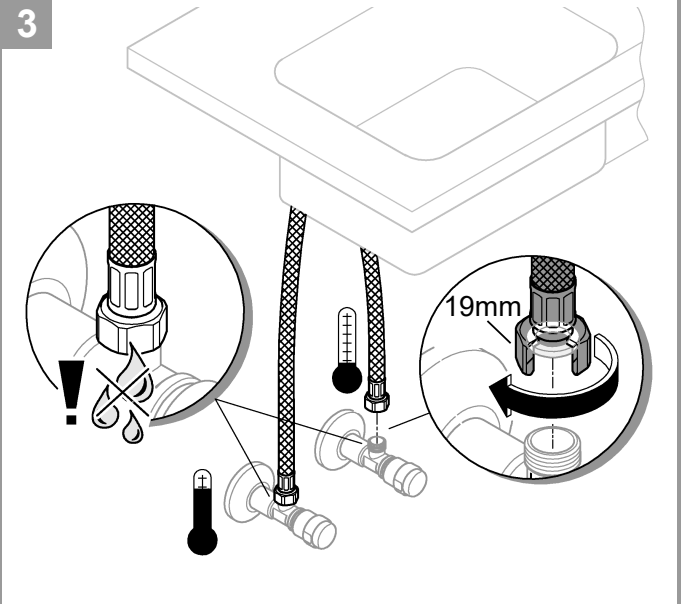

Temperature gauge icon **°C**

max. 70°

Thumbs up icon

60°

1

2

Pure Freude an Wasser

GROHE
WAVES