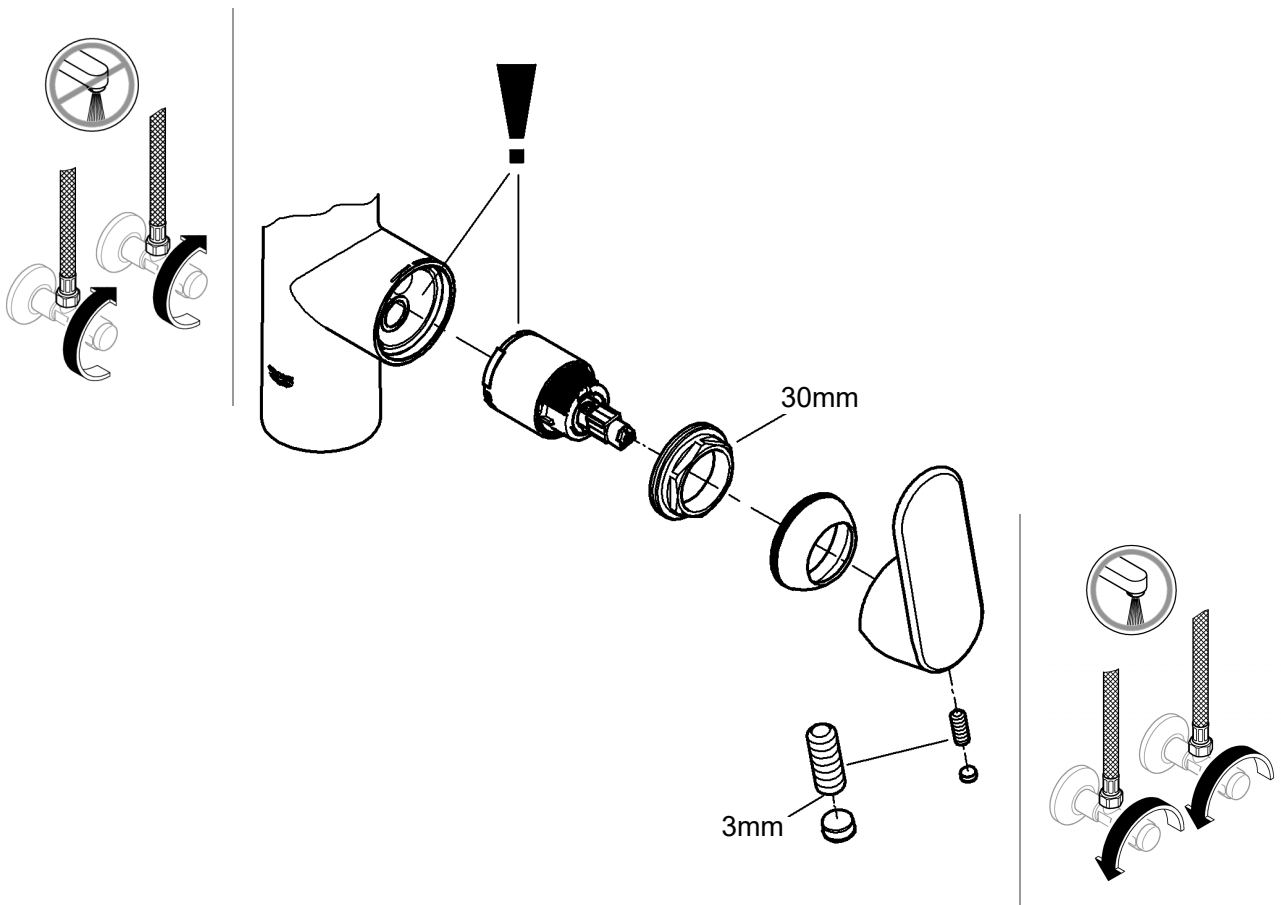

Temperature gauge icon **°C**

max. 70°

Thumbs up icon

60°

1

2

Pure Freude an Wasser

GROHE
WAVES