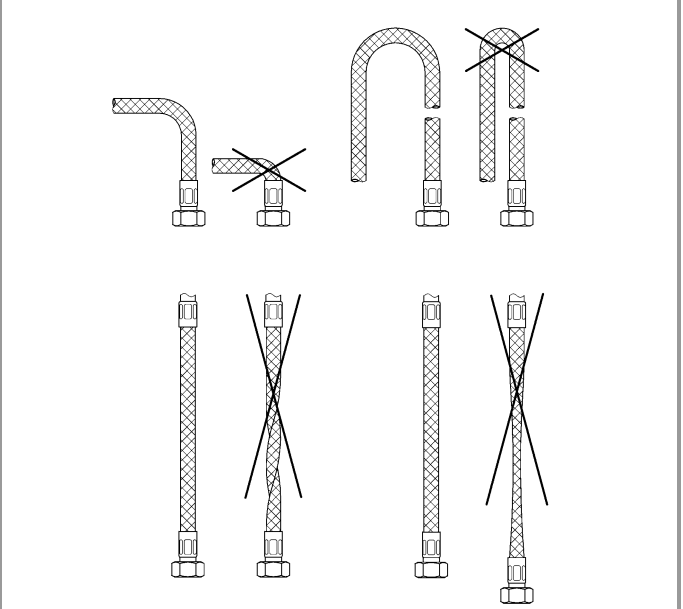

Temperature gauge icon **°C**

max. 70°

Thumbs up icon

60°

1

2

Pure Freude an Wasser

GROHE
WAVES