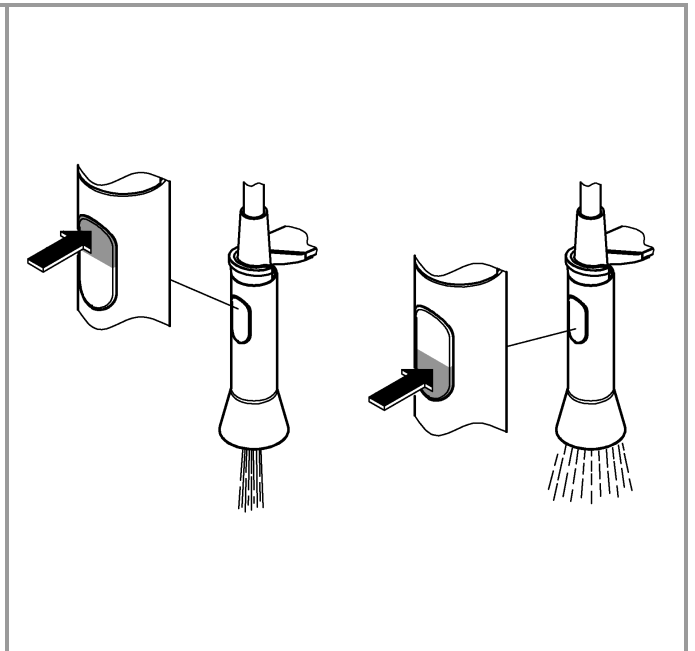

Temperature gauge icon **°C**

max. 70°

Thumbs up icon

60°

1

2

Pure Freude an Wasser

GROHE
WAVES