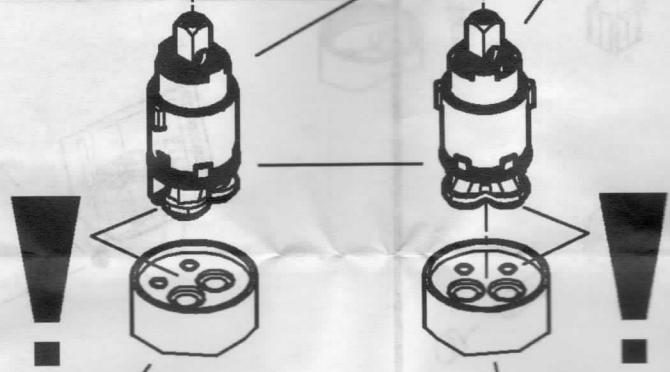

rosa
pink
rose
rosa
rosa
roze
rosa
pink
rosa
vaaleanpunainen

różowy
وردی
poř
růžový
rózsaszín
rosa
pembe
růžový
pink
roze

розов
roosa
sārts
rožinis
roz
粉红色
розовый
рожевий

1,2gpm
4,5l/min

46 580

46 558