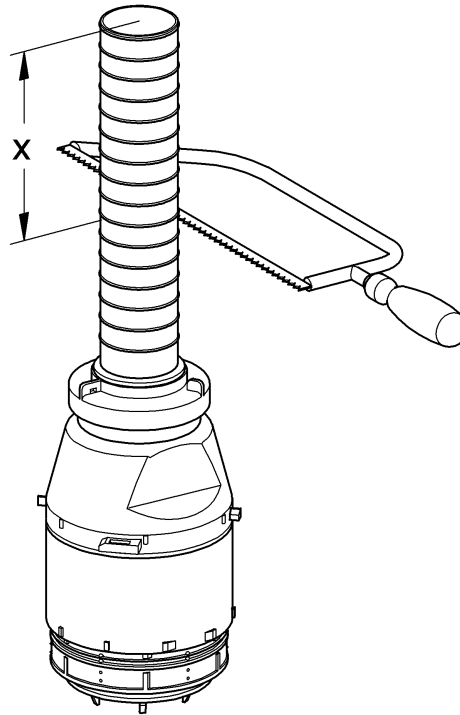

ENJOY WATER®

42 137

Servo discharge valve
not-interruptable

37 911

37 912

37 913

x = 43 mm

37 905 SH0

37 945 SH0

37 762 SH0

x = 79 mm

37 906 SH0

37 907 SH0

x = 0 mm

GROHE

ENJOY WATER®

37 909

x = 111 mm

37 910

x = 69 mm