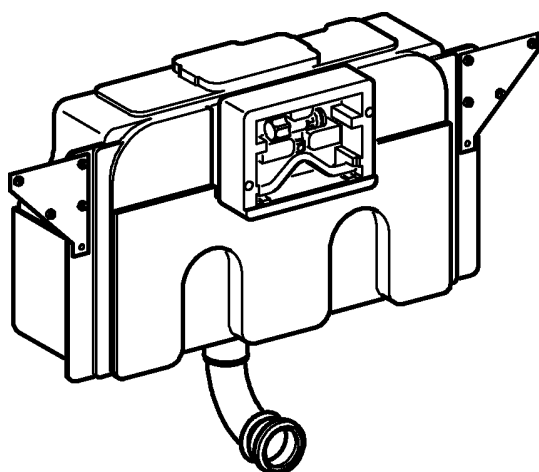

GROHE

ENJOY WATER®

37 909

x = 111 mm

37 910

x = 69 mm