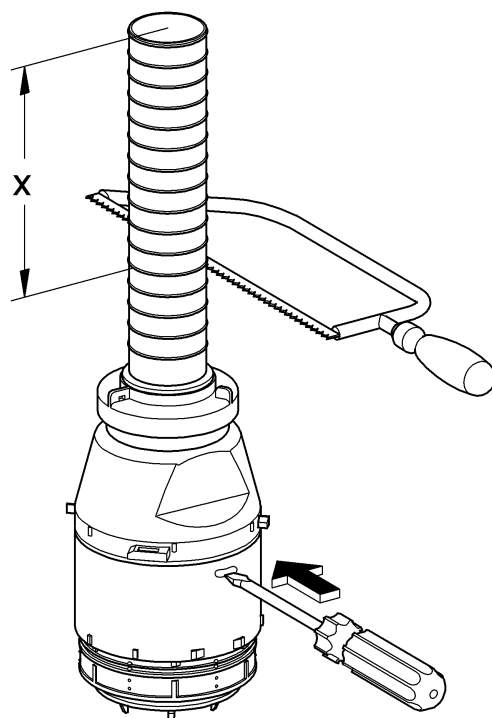

ENJOY WATER®

42 137

Servo discharge valve
not-interruptable

37 911

37 912

37 913

x = 43 mm

37 905 SH0

37 945 SH0

37 762 SH0

x = 79 mm

37 906 SH0

37 907 SH0

x = 0 mm

GROHE

ENJOY WATER®

37 909

x = 111 mm

37 910

x = 69 mm