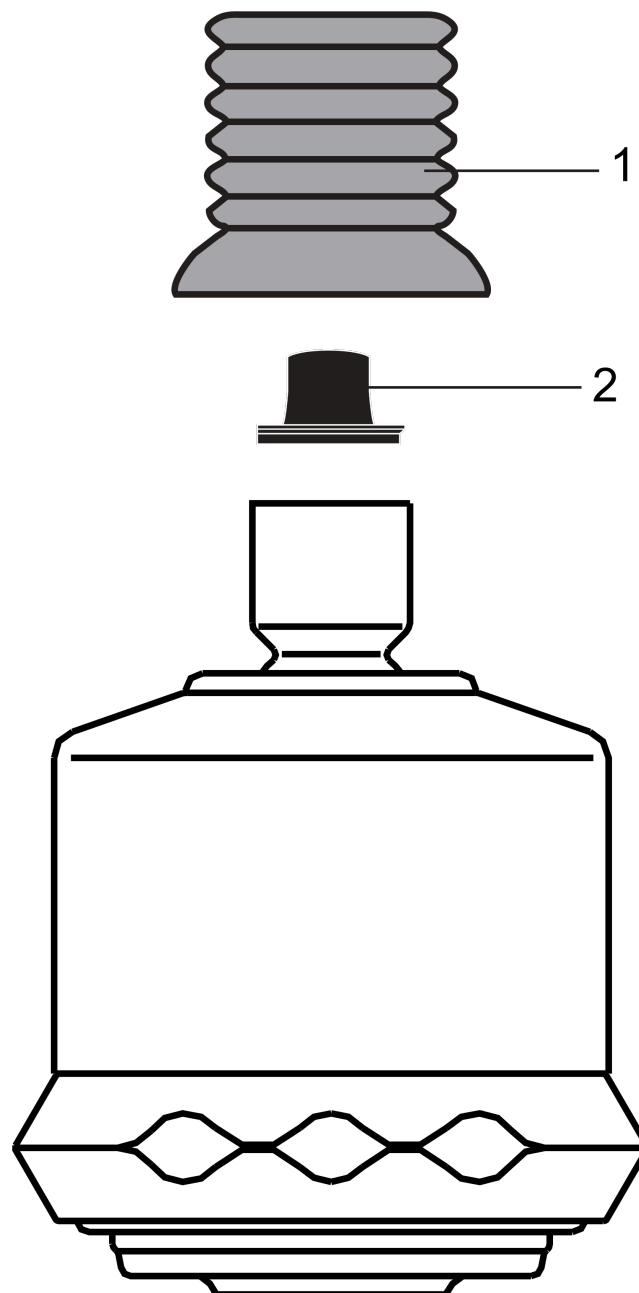

#### Product image

#### Scale drawing

**Clubmaster**  
**Overhead shower 3jet**  
 Surfaces: **chrome** Art. no. : **28496000**

**Flowchart**

The consumption was measured in combination with the appropriate fittings (thermostat/mixer/ in-wall valve) to reflect actual application in practice.

**Clubmaster**  
**Overhead shower 3jet**  
 Surfaces: **chrome** Art. no. : **28496000**

**Exploded Drawing**

Year of production: >01/16

**Clubmaster**  
**Overhead shower 3jet**  
 Surfaces: **chrome** Art. no. : **28496000**