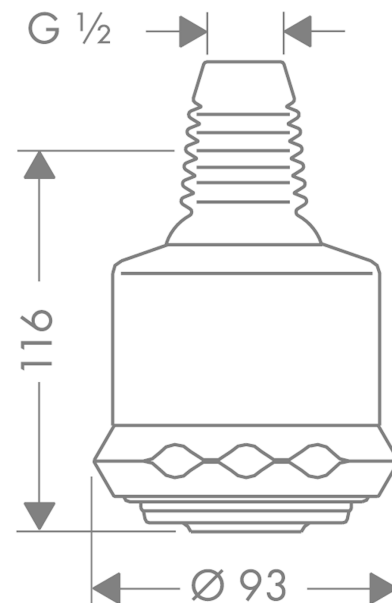

Clubmaster

Overhead shower 3jet

Surfaces: **chrome** Art. no. : **28496000**

Description

product features

- Shower head size: 93 mm
- Spray pattern: Soft spray, normal spray, Massage spray
- Ball-joint: overhead shower angle adjustable
- maximum flow rate 19 l/min at 3 bar
- flow rate Soft spray 17 l/min at 3 bar
- flow rate normal spray 19 l/min at 3 bar
- flow rate Massage spray 12 l/min at 3 bar
- Operating pressure: min. 2 bar/max. 6 bar
- adjustment with shift on overhead shower
- grey spray face
- Spray face: plastic
- Installation: wall
- Connection thread 1/2"
- operating pressure: min 1 bar / max 10 bar

Article Details

Price excl. VAT

£ 195.83

Technology

Certificates

kiwa

Product image

Scale drawing