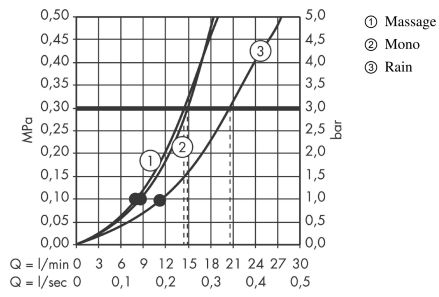

Croma 100
Overhead shower Multi
 Surfaces: **chrome** Art. no. : **27443000**

Description

product features

- Shower head size: 100 mm
- Spray pattern: Rain, MonoRain, Massage spray
- Ball-joint: overhead shower angle adjustable
- maximum flow rate 20 l/min at 3 bar
- flow rate Rain 20 l/min at 3 bar
- flow rate Mono 15 l/min at 3 bar
- flow rate Massage spray 14 l/min at 3 bar
- Operating pressure: min. 1,2 bar/max. 6 bar
- adjustment with shift on overhead shower
- grey spray face
- Spray face: plastic
- Installation: ceiling or wall
- Connection thread 1/2"

Article Details

Price excl. VAT

£ 79.17

Technology

Product image

Scale drawing

Croma 100

Overhead shower Multi

Surfaces: **chrome** Art. no. : **27443000**

Flowchart

The consumption was measured in combination with the appropriate fittings (thermostat/mixer/ in-wall valve) to reflect actual application in practice.