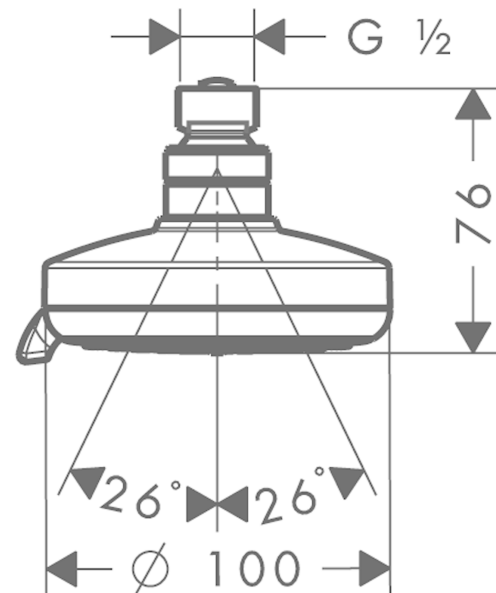

Croma 100
Overhead shower Multi
 Surfaces: **chrome** Art. no. : **27443000**

Description

product features

- Shower head size: 100 mm
- Spray pattern: Rain, MonoRain, Massage spray
- Ball-joint: overhead shower angle adjustable
- maximum flow rate 20 l/min at 3 bar
- flow rate Rain 20 l/min at 3 bar
- flow rate Mono 15 l/min at 3 bar
- flow rate Massage spray 14 l/min at 3 bar
- Operating pressure: min. 1,2 bar/max. 6 bar
- adjustment with shift on overhead shower
- grey spray face
- Spray face: plastic
- Installation: ceiling or wall
- Connection thread 1/2"

Article Details

Price excl. VAT

£ 79.17

Technology

Product image

Scale drawing

Croma 100

Overhead shower Multi

Surfaces: **chrome** Art. no. : **27443000**

Flowchart

The consumption was measured in combination with the appropriate fittings (thermostat/mixer/ in-wall valve) to reflect actual application in practice.