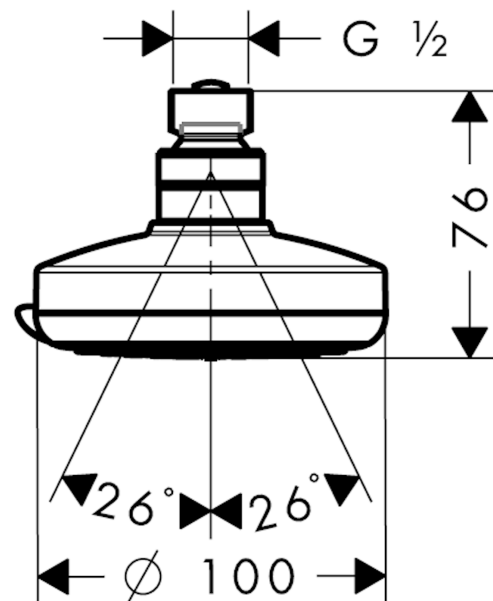

Croma 100
Overhead shower Vario
 Surfaces: **chrome** Art. no. : **27441000**

Description

product features

- Shower head size: 100 mm
- Spray pattern: Rain, Shampoo spray, normal spray, Massage spray
- Ball-joint: overhead shower angle adjustable
- maximum flow rate 22 l/min at 3 bar
- flow rate Rain 22 l/min at 3 bar
- flow rate Shampoo spray 17 l/min at 3 bar
- flow rate normal spray 20 l/min at 3 bar
- flow rate Massage spray 11 l/min at 3 bar
- Operating pressure: min. 1,2 bar/max. 6 bar
- adjustment with shift on overhead shower
- grey spray face
- Spray face: plastic
- Installation: ceiling or wall
- Connection thread 1/2"

Article Details

Price excl. VAT

£ 47.50

Technology

Product image

Scale drawing

Croma 100

Overhead shower Vario

Surfaces: **chrome** Art. no. : **27441000**

Flowchart

The consumption was measured in combination with the appropriate fittings (thermostat/mixer/ in-wall valve) to reflect actual application in practice.