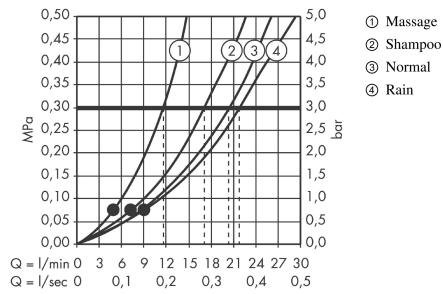

Croma 100
Overhead shower Vario
 Surfaces: **chrome** Art. no. : **27441000**

Description

product features

- Shower head size: 100 mm
- Spray pattern: Rain, Shampoo spray, normal spray, Massage spray
- Ball-joint: overhead shower angle adjustable
- maximum flow rate 22 l/min at 3 bar
- flow rate Rain 22 l/min at 3 bar
- flow rate Shampoo spray 17 l/min at 3 bar
- flow rate normal spray 20 l/min at 3 bar
- flow rate Massage spray 11 l/min at 3 bar
- Operating pressure: min. 1,2 bar/max. 6 bar
- adjustment with shift on overhead shower
- grey spray face
- Spray face: plastic
- Installation: ceiling or wall
- Connection thread 1/2"

Article Details

Price excl. VAT

£ 47.50

Technology

Product image

Scale drawing

Croma 100

Overhead shower Vario

Surfaces: **chrome** Art. no. : **27441000**

Flowchart

The consumption was measured in combination with the appropriate fittings (thermostat/mixer/ in-wall valve) to reflect actual application in practice.