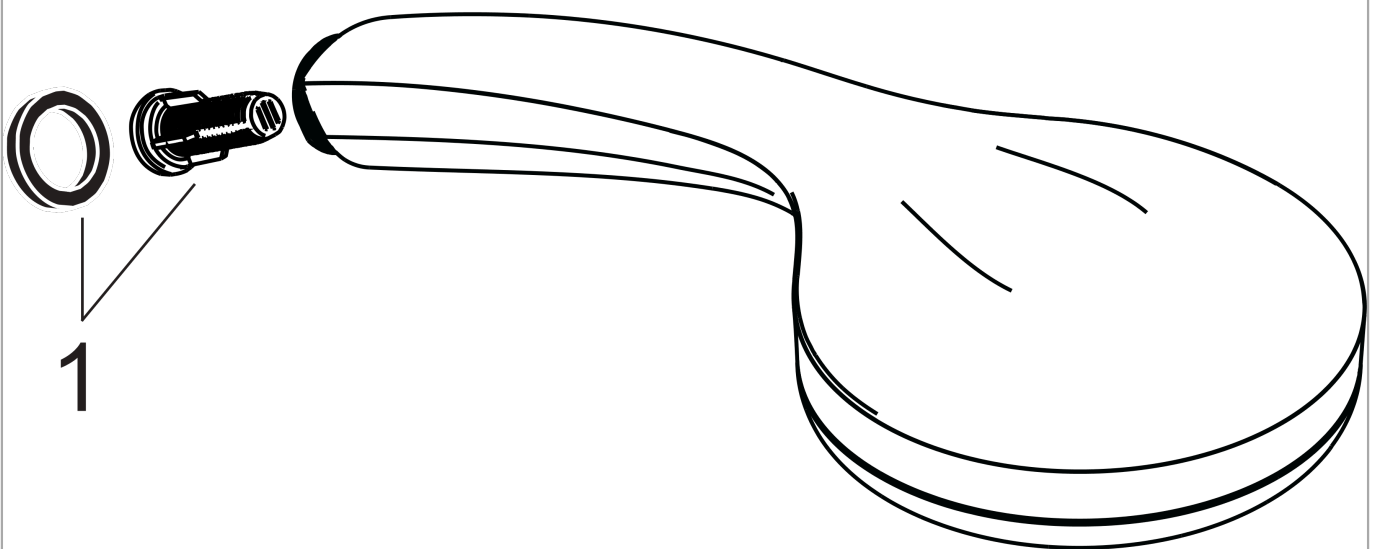

Croma 100
Hand shower Vario
 Surfaces: **chrome** Art. no. : **28535000**

Description

product features

- Shower head size: 100 mm
- Spray pattern: Rain, normal spray, Shampoo spray, Massage spray
- spray type adjustment by turning
- Maximum flow rate (at 3 bar): 18 l/min
- Minimum flow pressure: 1 bar
- Operating pressure: min. 1 bar/max. 6 bar
- with internal water conduction
- rinseable screen seal
- Connection thread 1/2"
- WRAS 1205395
- WRAS 2004024
- WRAS 2004024

Flowchart

The consumption was measured in combination with the appropriate fittings (thermostat/mixer/ in-wall valve) to reflect actual application in practice.

Croma 100
Hand shower Vario
 Surfaces: **chrome** Art. no. : **28535000**

Exploded Drawing

Year of production: >10/06

Croma 100
Hand shower Vario
 Surfaces: **chrome** Art. no. : **28535000**

Spare part list

Year of production: >**10/06**

Pos.	Description	Art. no.	Price	PU
1	filter insert	97708000	-	1