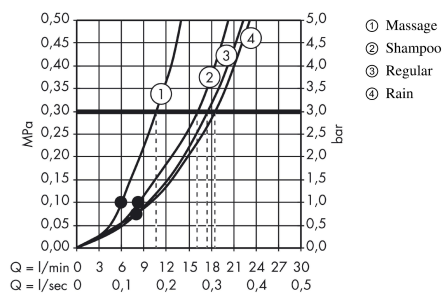

Croma 100
Hand shower Vario
 Surfaces: **chrome** Art. no. : **28535000**

Description

product features

- Shower head size: 100 mm
- Spray pattern: Rain, normal spray, Shampoo spray, Massage spray
- spray type adjustment by turning
- Maximum flow rate (at 3 bar): 18 l/min
- Minimum flow pressure: 1 bar
- Operating pressure: min. 1 bar/max. 6 bar
- with internal water conduction
- rinseable screen seal
- Connection thread 1/2"
- WRAS 1205395
- WRAS 2004024
- WRAS 2004024

Article Details

Price excl. VAT

£ 40.00

Technology

Certificates

kiwa

Product image

Scale drawing

Flowchart

The consumption was measured in combination with the appropriate fittings (thermostat/mixer/ in-wall valve) to reflect actual application in practice.

Croma 100
Hand shower Vario
 Surfaces: **chrome** Art. no. : **28535000**