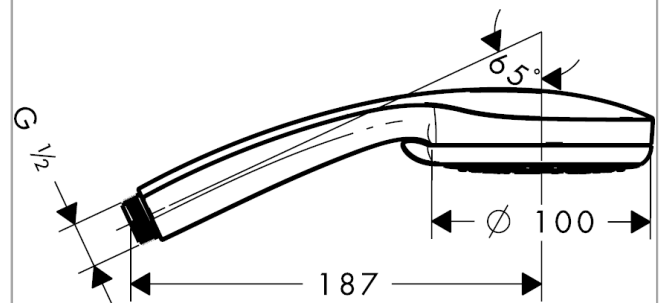

Croma 100
Hand shower Vario
 Surfaces: **chrome** Art. no. : **28535000**

Description

product features

- Shower head size: 100 mm
- Spray pattern: Rain, normal spray, Shampoo spray, Massage spray
- spray type adjustment by turning
- Maximum flow rate (at 3 bar): 18 l/min
- Minimum flow pressure: 1 bar
- Operating pressure: min. 1 bar/max. 6 bar
- with internal water conduction
- rinseable screen seal
- Connection thread 1/2"
- WRAS 1205395
- WRAS 2004024
- WRAS 2004024

Article Details

Price excl. VAT

£ 40.00

Technology

Certificates

kiwa

Product image

Scale drawing