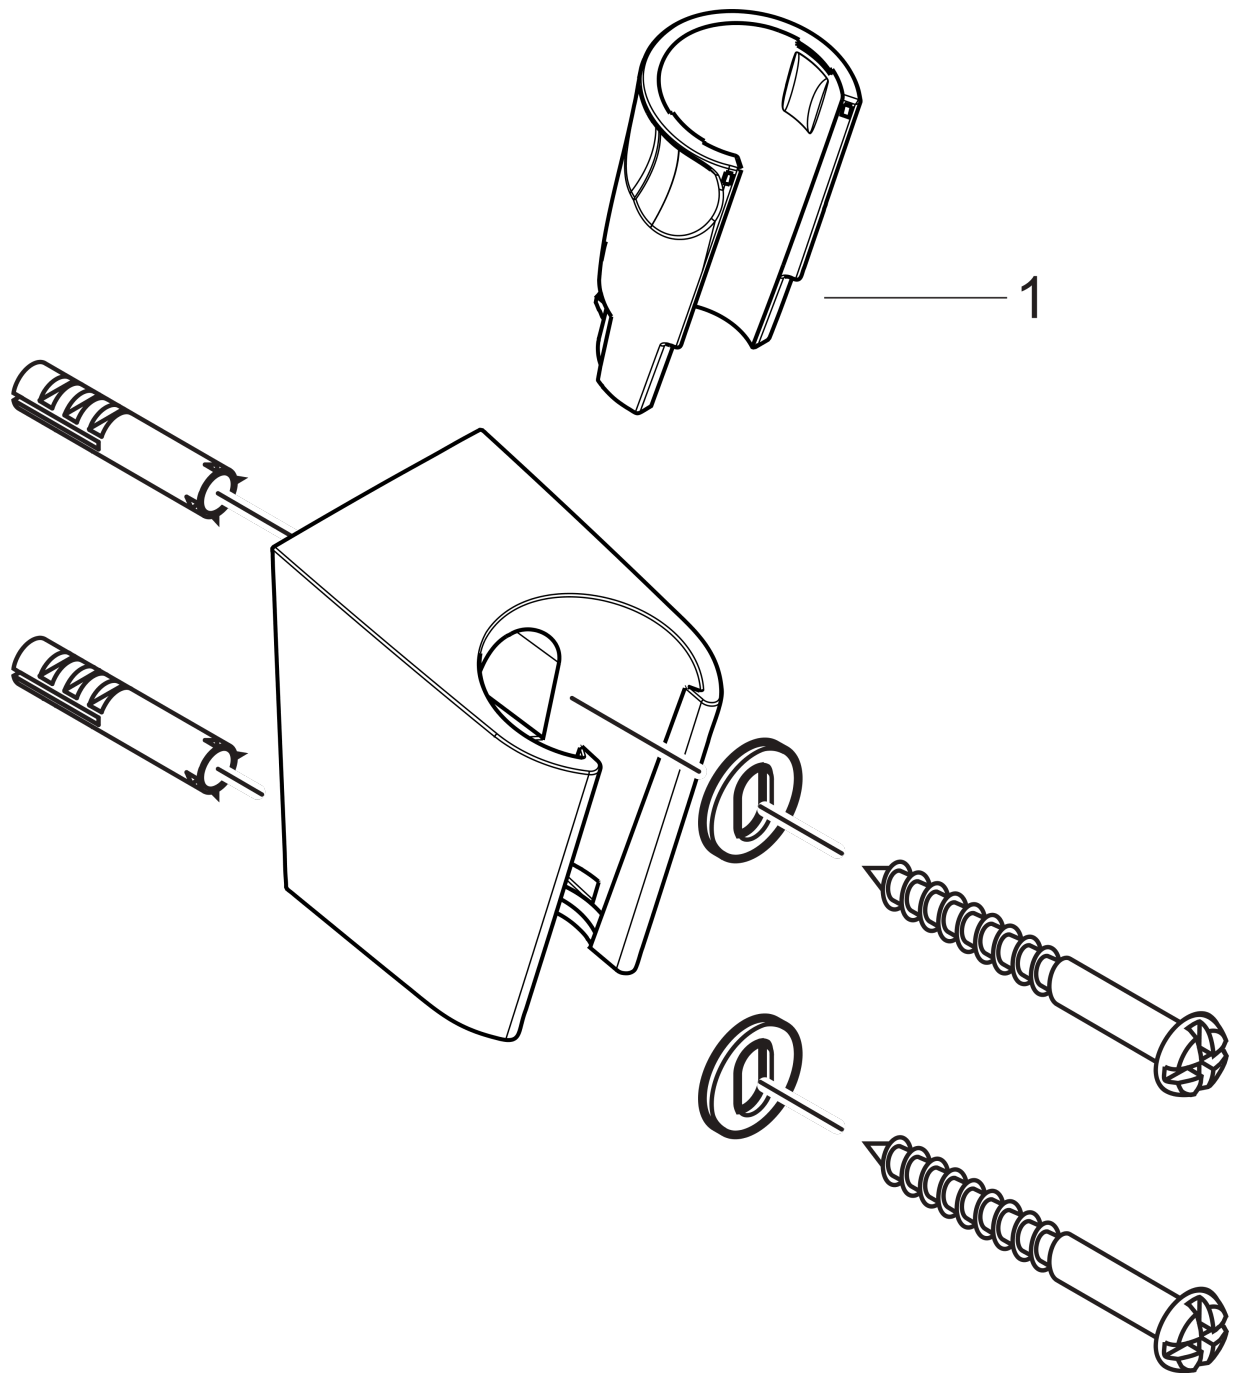

Shower holder Porter S

Surfaces: **Chrome** Article Number: **28331000**

Description

product features

- fixed holding position
- for hoses with conical nut
- plastic

Article Details

Price excl. VAT 28,33 £

Product image

Scale drawing

Shower holder Porter S

Surfaces: **Chrome** Article Number: **28331000**

Exploded Drawing

Year of production: >06/05

Shower holder Porter S

Surfaces: **Chrome** Article Number: **28331000**

Spare part list

Year of production: >**06/05**

Pos.	Description	Article Number	Price	PU
1	guide	98918000	£ 2,60	1