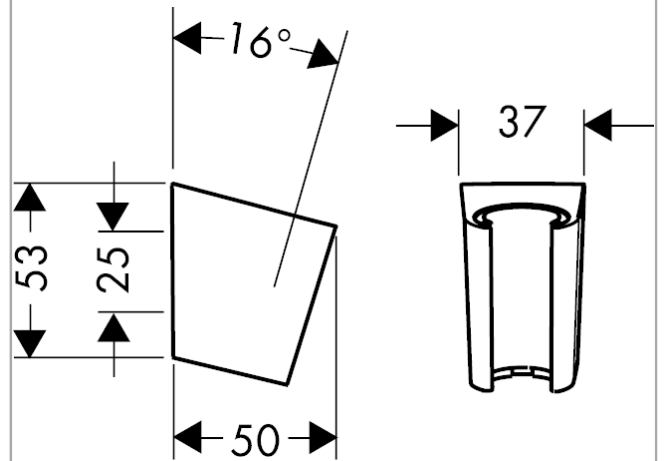

Shower holder Porter S

Surfaces: **Chrome** Article Number: **28331000**

Description

product features

- fixed holding position
- for hoses with conical nut
- plastic

Article Details

Price excl. VAT 28,33 £

Product image

Scale drawing

Shower holder Porter S

Surfaces: **Chrome** Article Number: **28331000**

Exploded Drawing

Year of production: >06/05

Shower holder Porter S

Surfaces: **Chrome** Article Number: **28331000**

Spare part list

Year of production: >**06/05**

Pos.	Description	Article Number	Price	PU
1	guide	98918000	£ 2,60	1