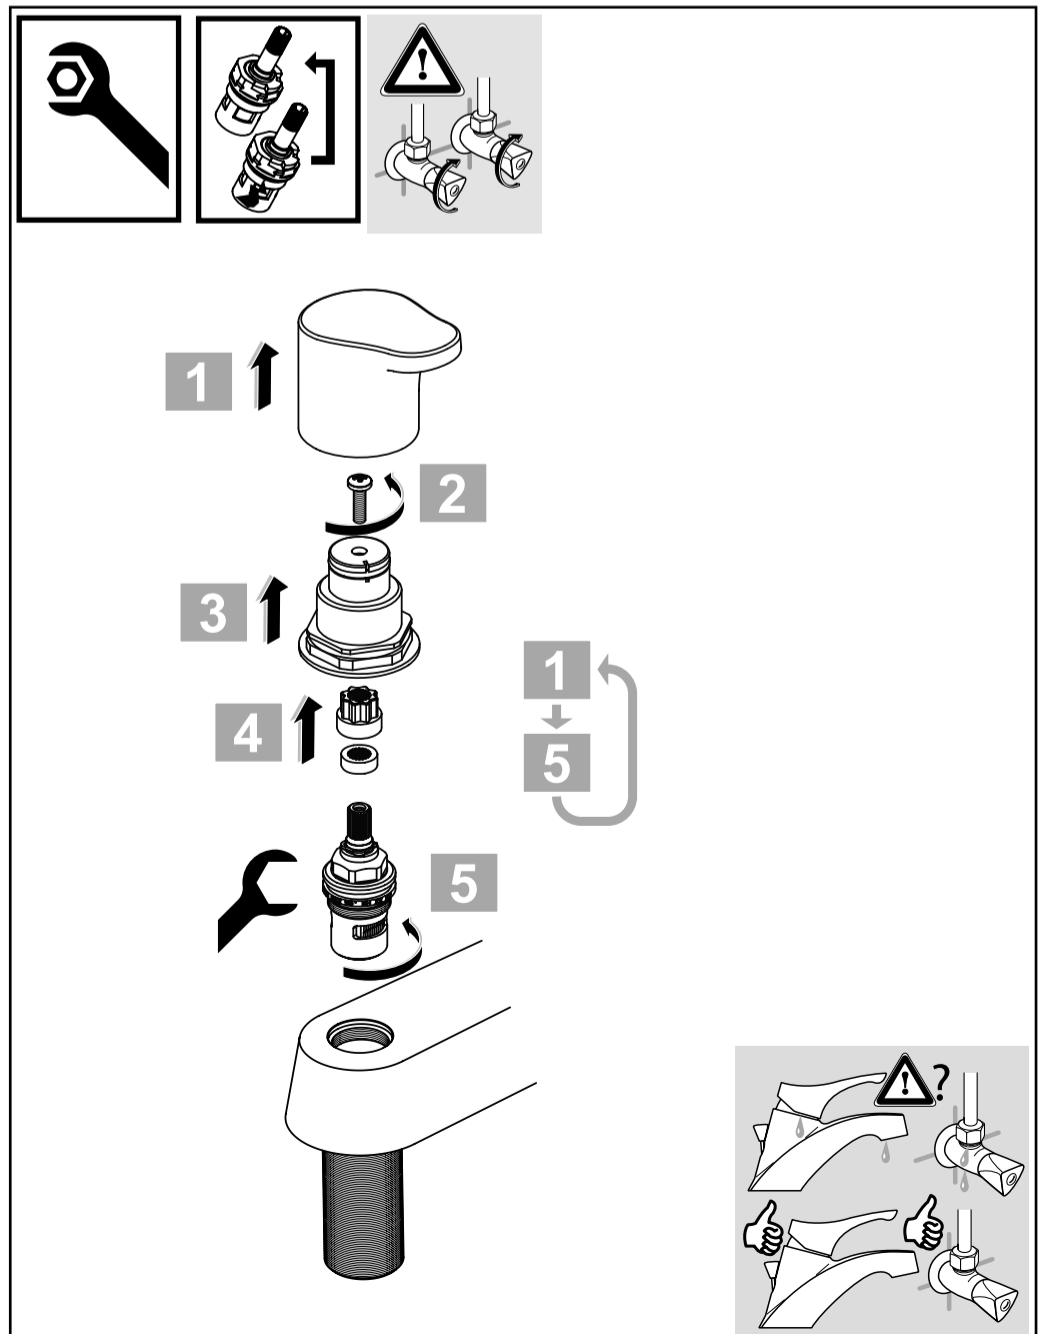

**CERABASE**

Ideal Standard

08.2022 / B565298

**B D057 ..**

**B D058 ..**

Ideal Standard International NV  
Corporate Village – Gent Building  
Da Vincilaan 2  
1935 Zaventem  
Belgium

<http://www.idealstandardinternational.com>