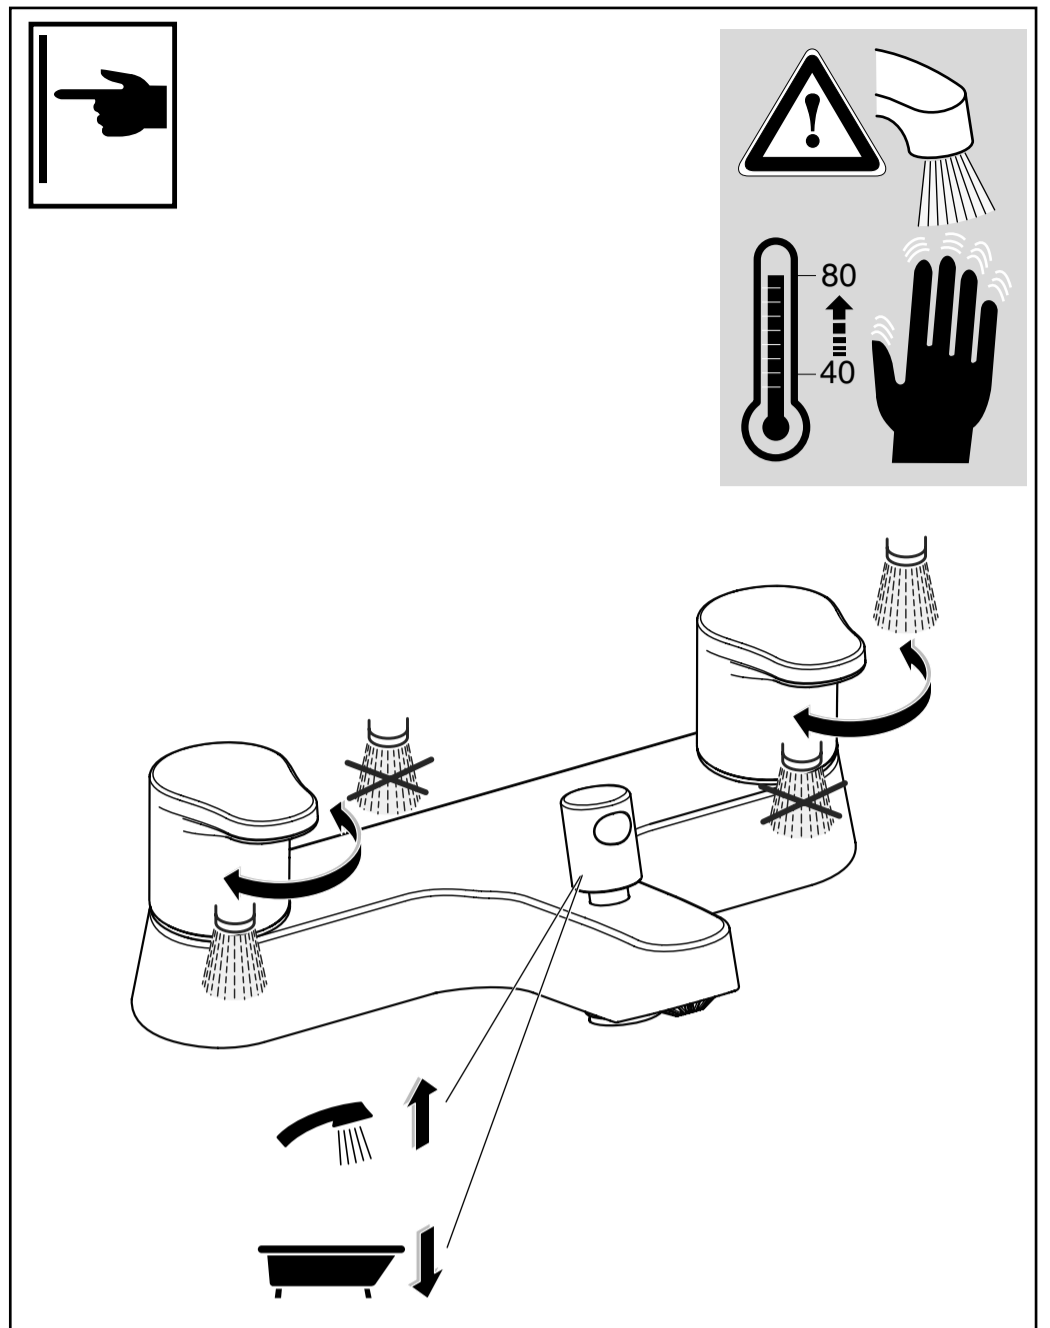

**CERABASE**

Ideal Standard

08.2022 / B565298

**B D057 ..**

**B D058 ..**

Ideal Standard International NV  
Corporate Village – Gent Building  
Da Vincilaan 2  
1935 Zaventem  
Belgium

<http://www.idealstandardinternational.com>