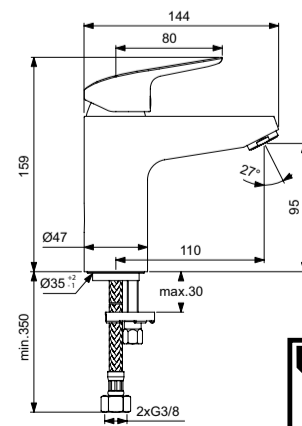

B 1714 ..

Ideal Standard International NV
Corporate Village – Gent Building
Da Vincilaan 2
1935 Zaventem
Belgium

<http://www.idealstandardinternational.com>