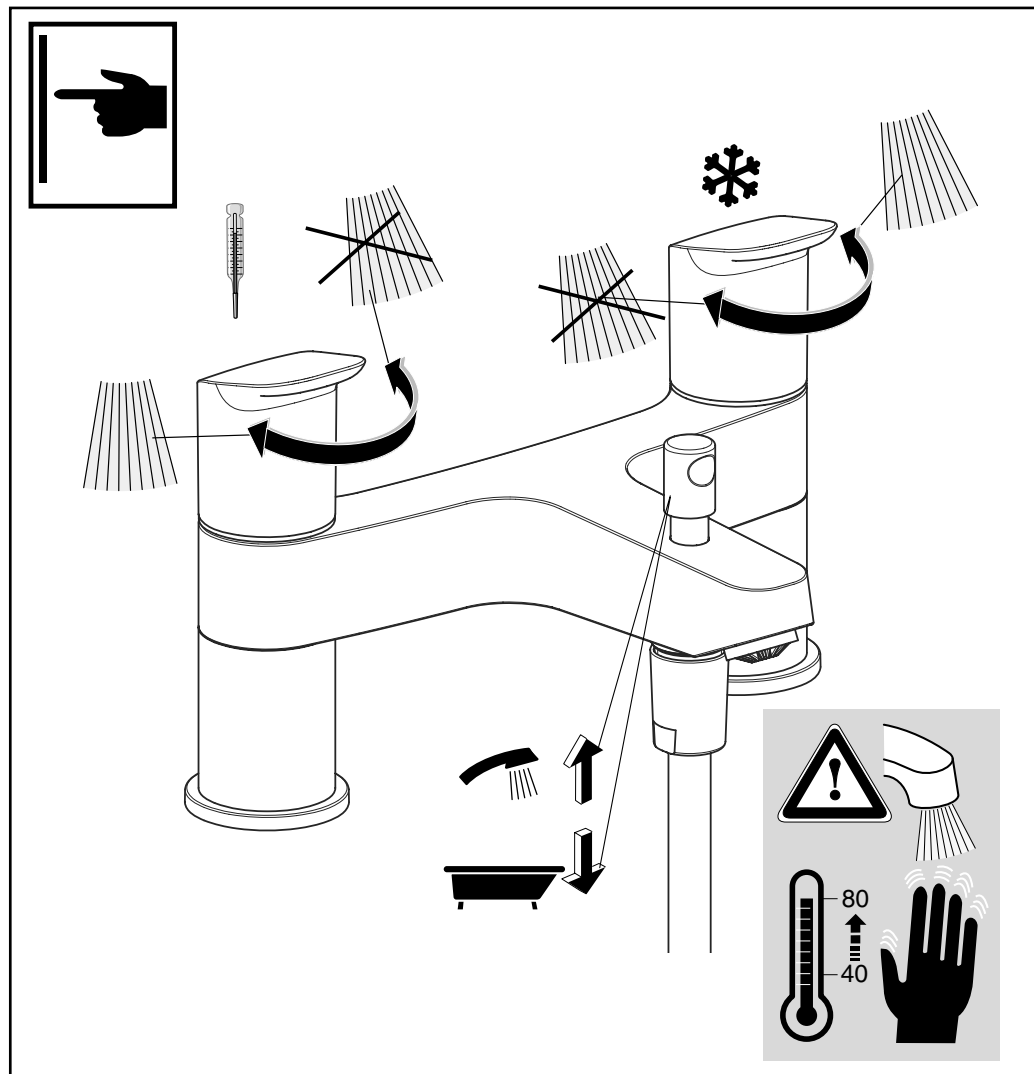

**CERAFLEX**

07.2020 / B665825

Ideal Standard International NV  
Corporate Village – Gent Building  
Da Vincilaan 2  
1935 Zaventem  
Belgium  
<http://www.idealstandardinternational.com>

	P	bar		MAX. 10		5	
	T	°C		MAX. 80		65	
						40	