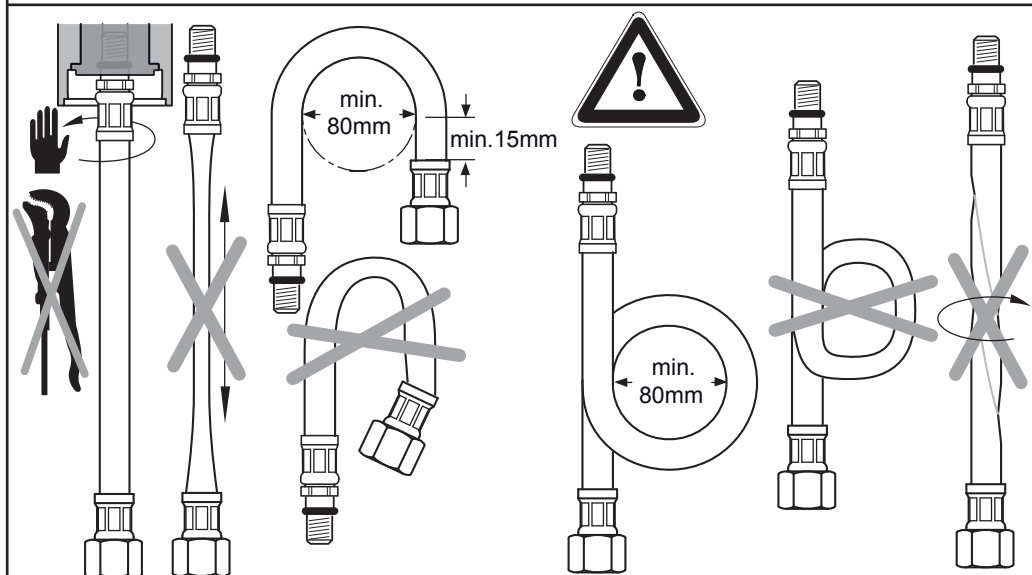

1120 / A 868 720
 Made in Germany

**A6566
 A6568**

**A6555
 A6557
 A6559**

A6563

**A6573
 A6575**

Ideal Standard International NV
 Corporate Village - Gent Building
 Da Vincilaan 2
 1935 Zaventem
 Belgium

www.idealstandardinternational.com