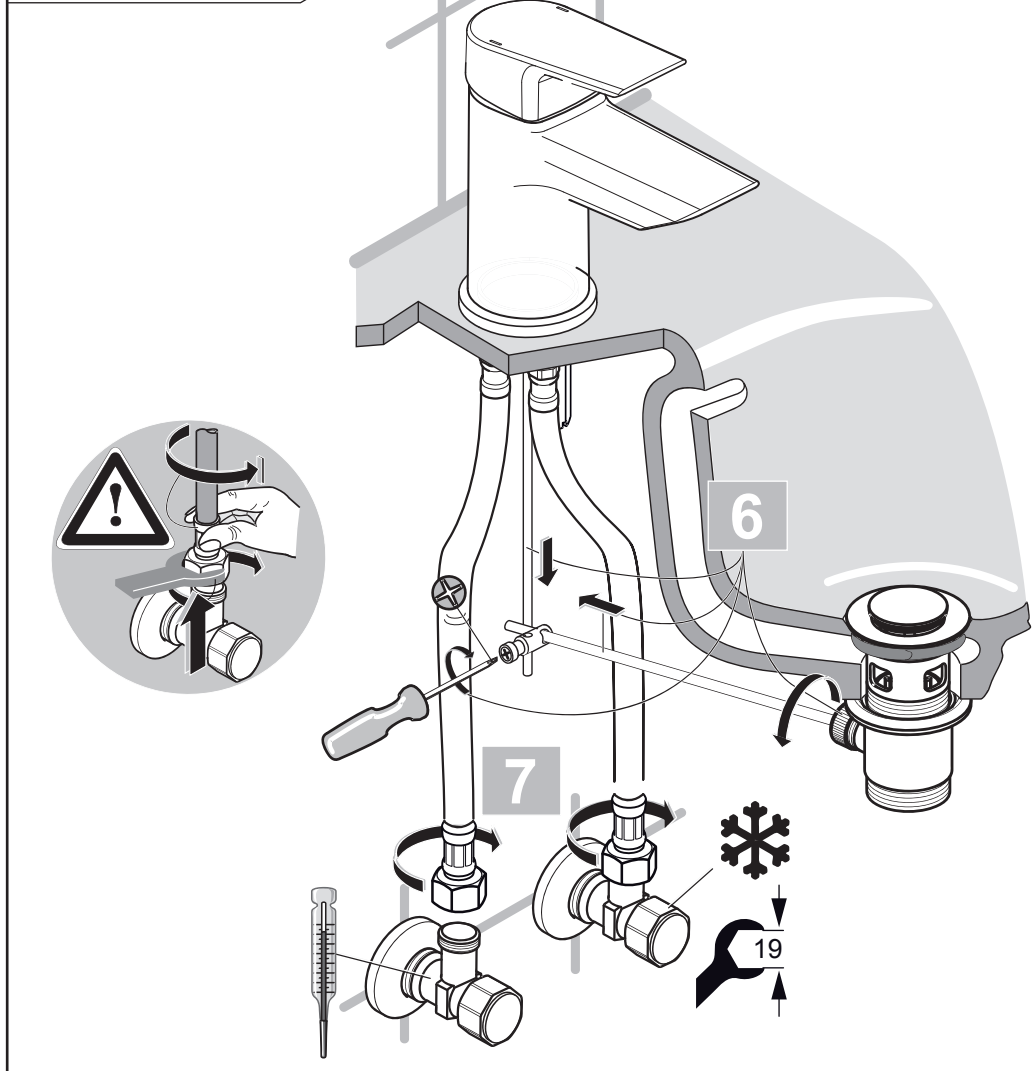

1120 / A 868 720
 Made in Germany

**A6566
 A6568**

**A6555
 A6557
 A6559**

A6563

**A6573
 A6575**

Ideal Standard International NV
 Corporate Village - Gent Building
 Da Vincilaan 2
 1935 Zaventem
 Belgium

www.idealstandardinternational.com