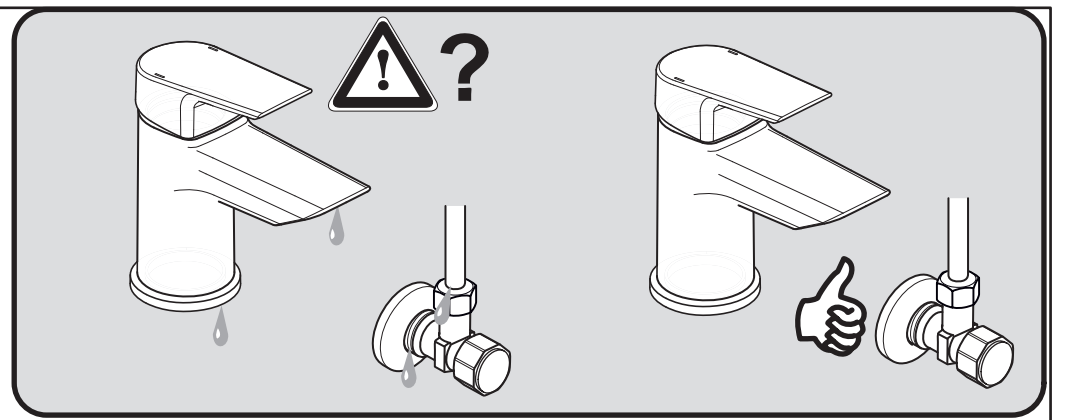

1120 / A 868 720
 Made in Germany

**A6566
 A6568**

**A6555
 A6557
 A6559**

A6563

**A6573
 A6575**

Ideal Standard International NV
 Corporate Village - Gent Building
 Da Vincilaan 2
 1935 Zaventem
 Belgium

www.idealstandardinternational.com