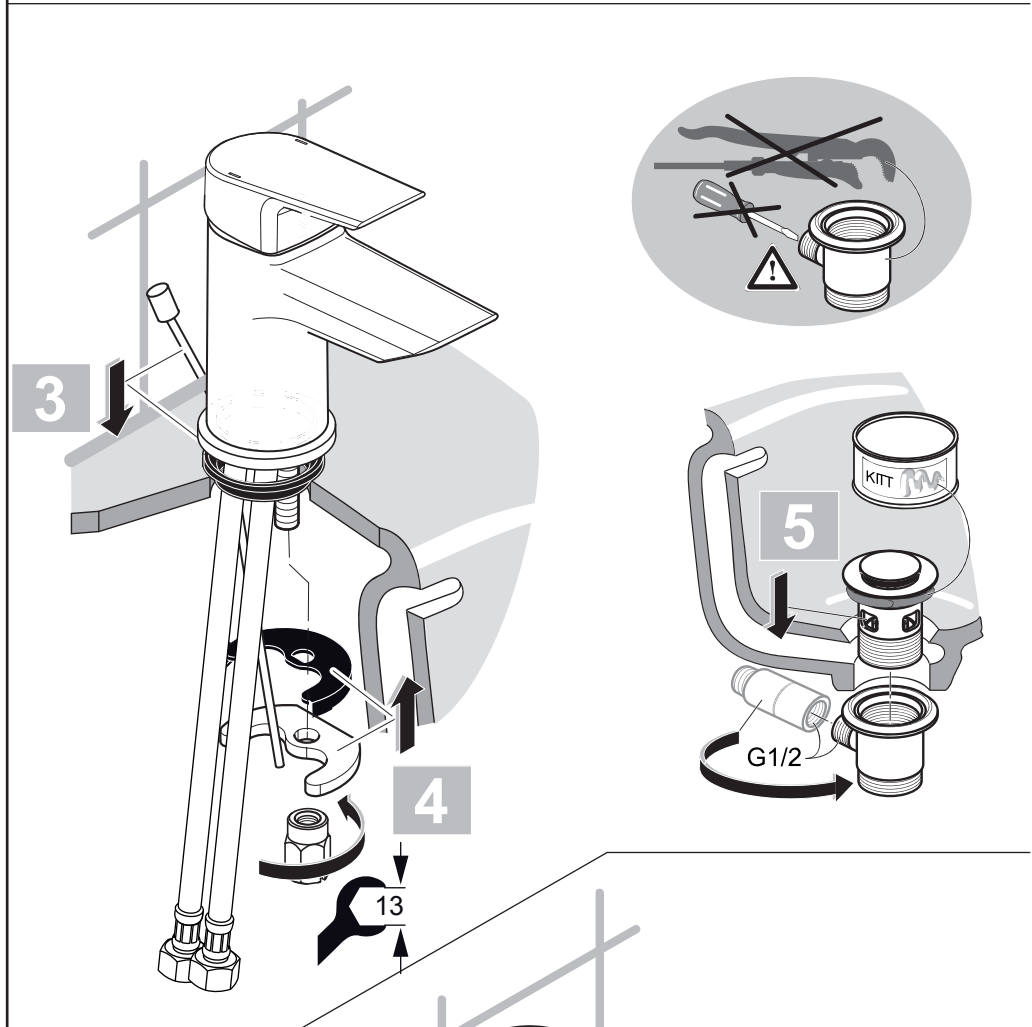

1120 / A 868 720
 Made in Germany

**A6566
 A6568**

**A6555
 A6557
 A6559**

A6563

**A6573
 A6575**

Ideal Standard International NV
 Corporate Village - Gent Building
 Da Vincilaan 2
 1935 Zaventem
 Belgium

www.idealstandardinternational.com