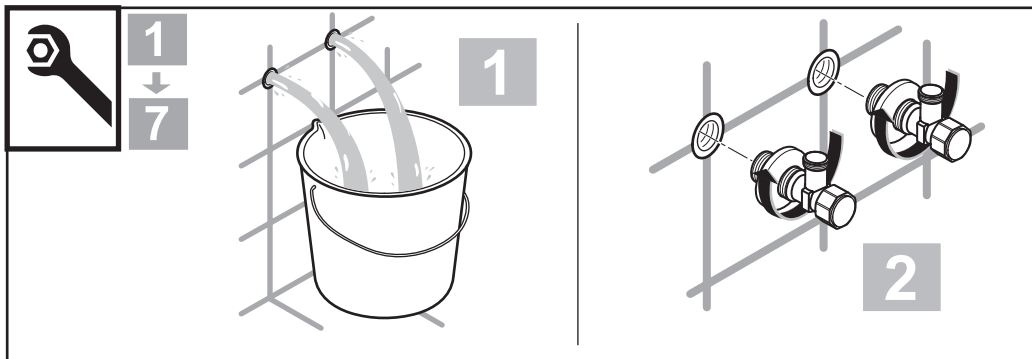

1120 / A 868 720
 Made in Germany

**A6566
 A6568**

**A6555
 A6557
 A6559**

A6563

**A6573
 A6575**

Ideal Standard International NV
 Corporate Village - Gent Building
 Da Vincilaan 2
 1935 Zaventem
 Belgium

www.idealstandardinternational.com