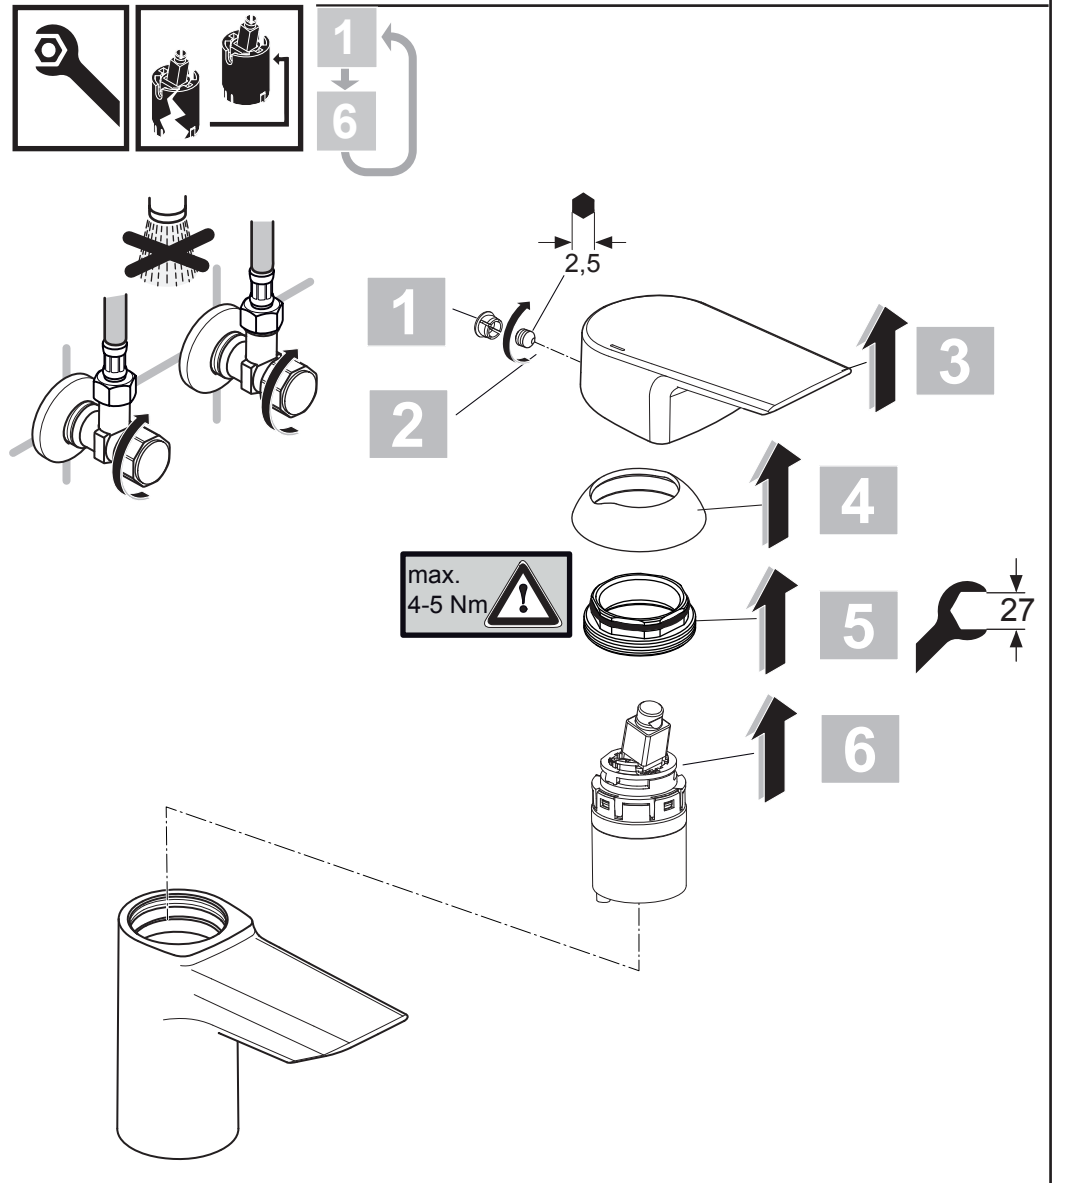

1120 / A 868 720
 Made in Germany

**A6566
 A6568**

**A6555
 A6557
 A6559**

A6563

**A6573
 A6575**

Ideal Standard International NV
 Corporate Village - Gent Building
 Da Vincilaan 2
 1935 Zaventem
 Belgium

www.idealstandardinternational.com