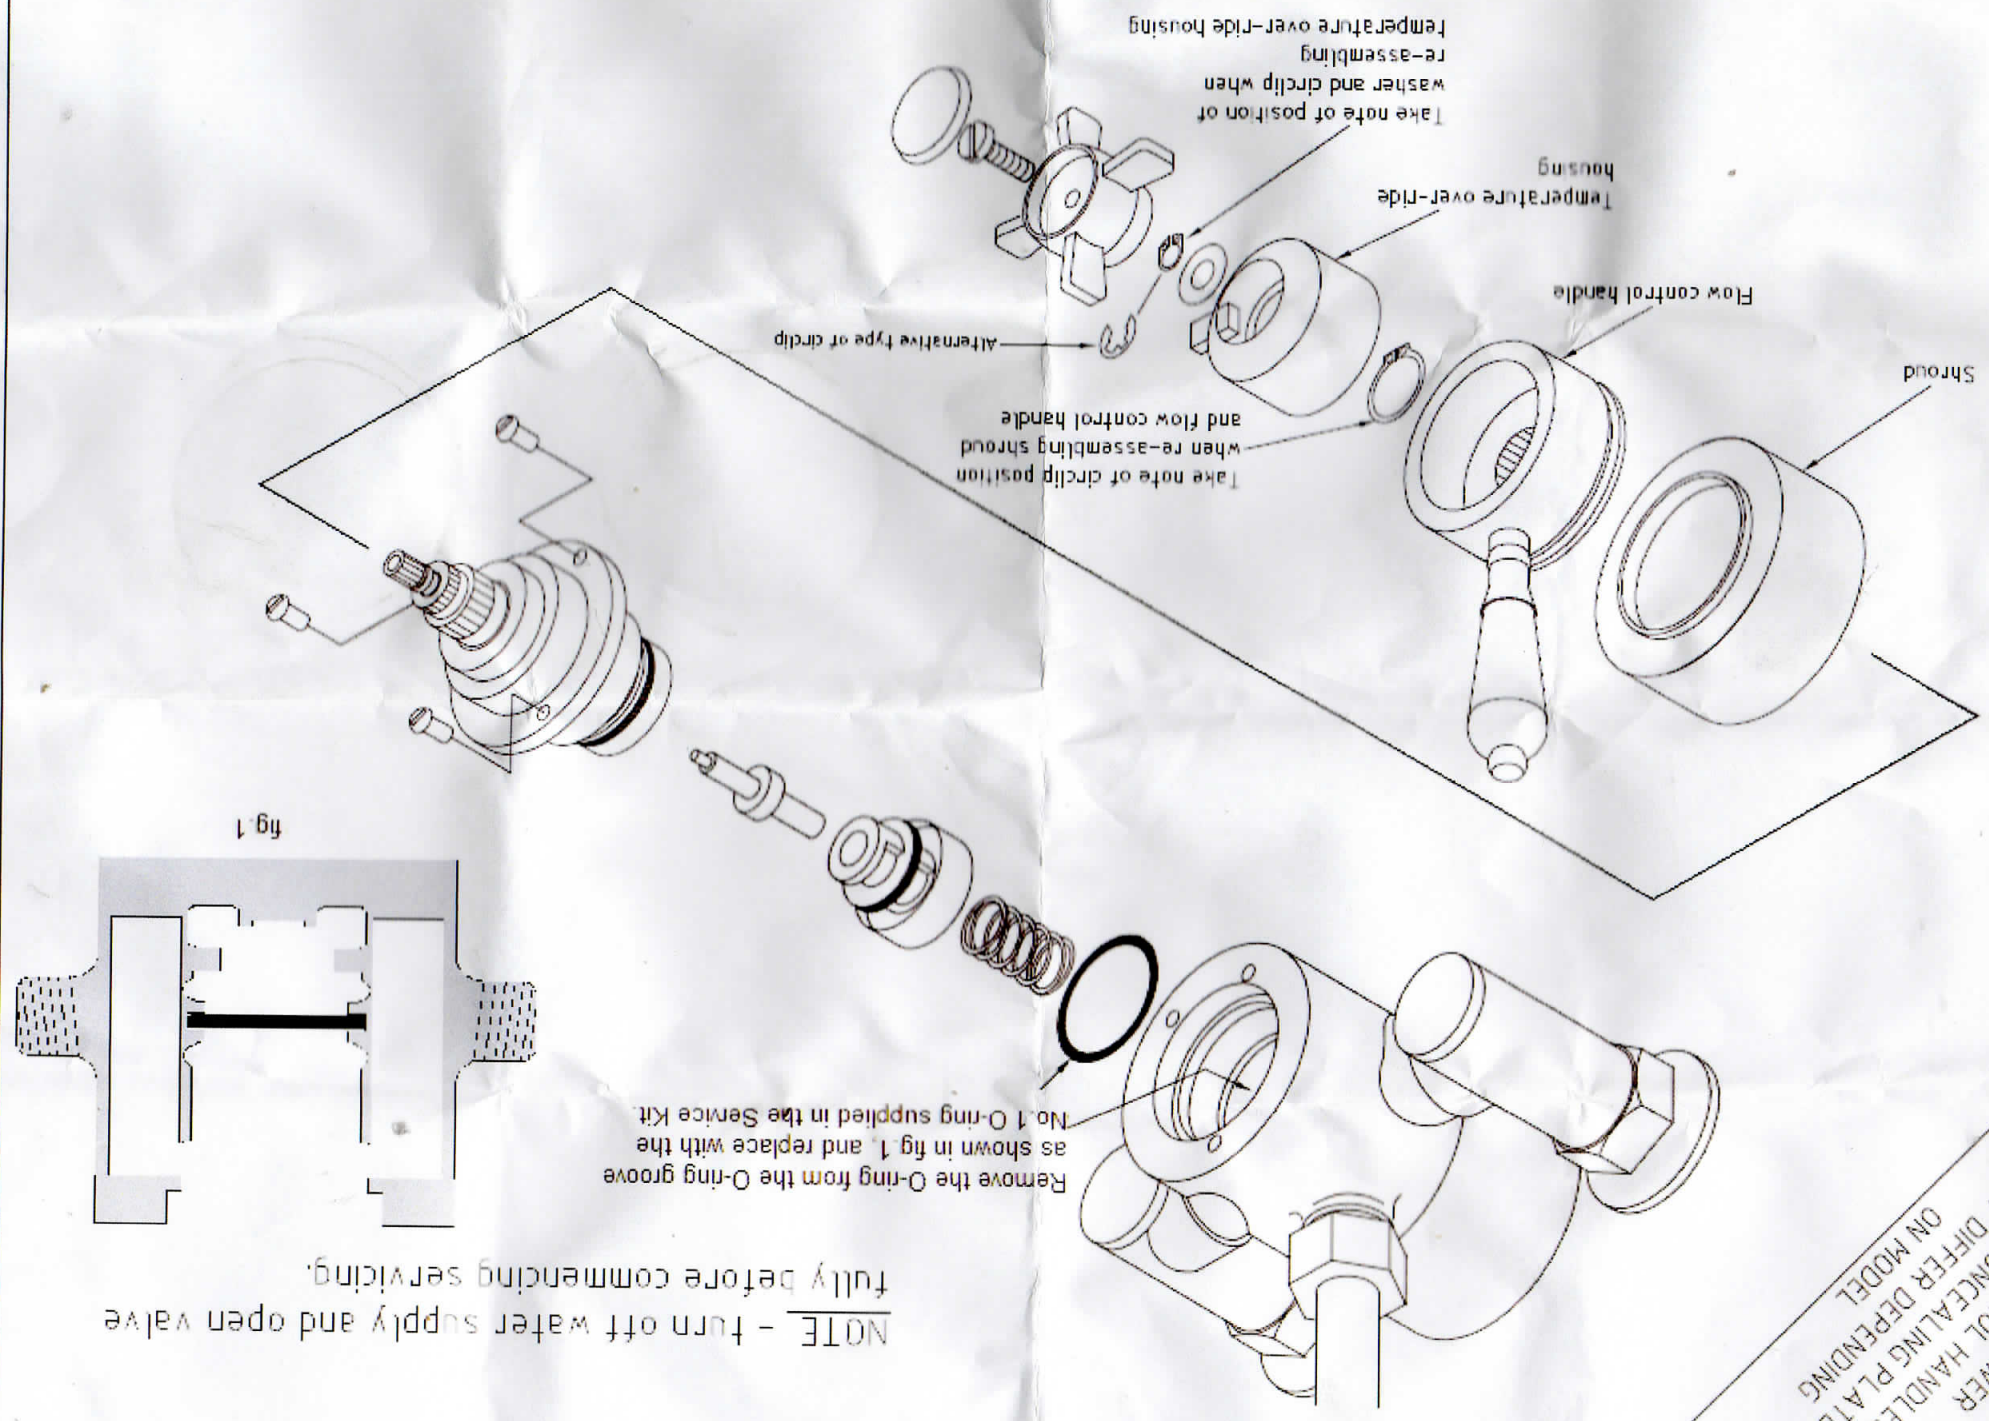

SHOWER  
CONTROL HANDLES  
MAY DIFFER DEPENDING  
ON MODEL

**NOTE** - Turn off water supply and open valve fully before commencing servicing.